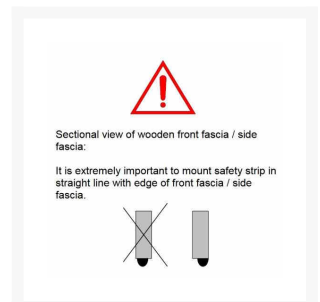

Independent 4 Life

Ropox FlexiElectric Flexible Safety Stop Strip - 3200mm

£353.39 Inc. VAT

Product Code: 30-69320

Product Images

Description

Ropox flexible safety stop strip, 3200mm in length, to be used to ensure safe operation of the FlexiElectric height adjustable rise and fall worktop frames and 4Single electric table frames.

- The Safety Stop strip, should be fitted, so that the user or other obstructions do not get crushed, when lowering the Ropox worktop frame
- Must be used with FlexiElectric worktops and 4Single electric tables to ensure safe operation
- Requires a fascia front to be mounted to the front and sides of the worktop frame
- Mount the safety stop strip in a straight line along the underside of the front edge of the fascia
- 3200mm length
- Supplied with a 1500mm Control Cable
- The Control Cable plugs into the Ropox Control Box
- Download the PDF Installation Instructions for more information