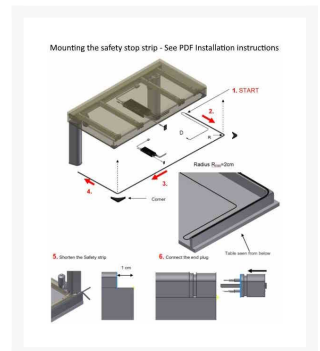

Independent 4 Life

Ropox FlexiElectric Flexible Safety Stop Strip - 3200mm

£353.39 Inc. VAT

Product Code: 30-69320

Product Images

Description

Ropox flexible safety stop strip, 3200mm in length, to be used to ensure safe operation of the FlexiElectric height adjustable rise and fall worktop frames and 4Single electric table frames.

- The Safety Stop strip, should be fitted, so that the user or other obstructions do not get crushed, when lowering the Ropox worktop frame
- Must be used with FlexiElectric worktops and 4Single electric tables to ensure safe operation
- Requires a fascia front to be mounted to the front and sides of the worktop frame
- Mount the safety stop strip in a straight line along the underside of the front edge of the fascia
- 3200mm length
- Supplied with a 1500mm Control Cable
- The Control Cable plugs into the Ropox Control Box
- Download the PDF Installation Instructions for more information