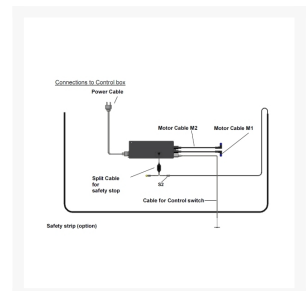

Independent 4 Life

Ropox FlexiElectric Control Box for 2x Motors, with 1x Standard Mini Control Switch

£591.60 Inc. VAT

Product Code: 30-67850

Product Images

Description

These Ropox Control Boxes manage the motor drive units of the FlexiElectric height adjustable worktop system.

- Ropox control box suitable for FlexiElectric worktop frame systems
- Includes power supply cable
- Includes 1x Ropox Standard Mini Control Switch with Up/Down arrows (Width x Height) 30 x 60mm
- The Standard Mini Control Switch includes 1500mm cable
- Suitable for worktops greater than 1040mm in length where 2 motors are needed
- Cables from the motors and safety stop strips plug into the control box

Please note:

- The control box unit must be fitted below the worktop
- 2x Motors are not included

Compatibility

- This control box is the newer design and is NOT the direct replacement for the older style Control Box Ropox: 30-67850-8
- If you are replacing Ropox: 30-67850-8 Control box, you will need to replace the Safety Stop Strip as these have a different resistance.