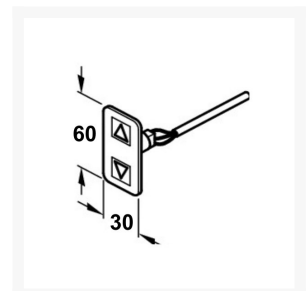

Independent 4 Life

Ropox FlexiElectric Control Box for 2x Motors, with 1x Standard Mini Control Switch

£591.60 Inc. VAT

Product Code: 30-67850

Product Images

Description

These Ropox Control Boxes manage the motor drive units of the FlexiElectric height adjustable worktop system.

- Ropox control box suitable for FlexiElectric worktop frame systems
- Includes power supply cable
- Includes 1x Ropox Standard Mini Control Switch with Up/Down arrows (Width x Height) 30 x 60mm
- The Standard Mini Control Switch includes 1500mm cable
- Suitable for worktops greater than 1040mm in length where 2 motors are needed
- Cables from the motors and safety stop strips plug into the control box

Please note:

- The control box unit must be fitted below the worktop
- 2x Motors are not included

Compatibility

- This control box is the newer design and is NOT the direct replacement for the older style Control Box Ropox: 30-67850-8
- If you are replacing Ropox: 30-67850-8 Control box, you will need to replace the Safety Stop Strip as these have a different resistance.