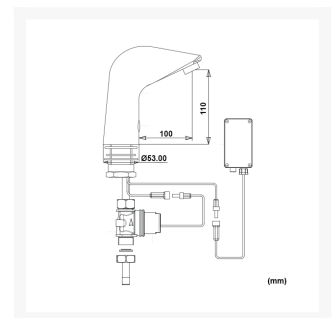

# Intra Infrared Contemporary Basin-Mounted Tap (Mains Operated)

£305.59 Inc. VAT

Product Code: IR121CP.1

## Description

This Intra basin mounted tap delivers water without contact with the tap.

An ideal solution where hygiene is paramount, such as in public toilets and washrooms.

The user's presence is detected by an infrared sensor to turn on a timed flow of water.

- WRAS approved

**Technical details:**

- Min operating pressure: 1.0 bar dynamic
- Max operating pressure: 8 bar static
- Max inlet temperature: 70°C
- Max basin thickness: 26mm
- Connection: Copper tail 10mm
- 24 hour hygiene flush