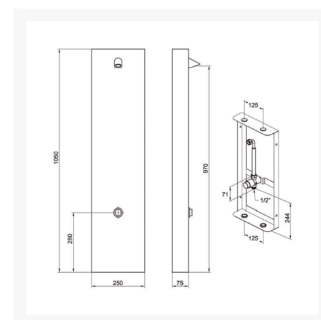

Independent 4 Life

Intra Shower Panel Stainless Steel w/ Single Entry Timed Flow Control & Vandal-Resistant Head

Product Code: SP9202CP

Product Images

Description

Intra stainless steel shower panel with single entry timed flow control and vandal resistant shower head.

Key benefits:

- High grade stainless steel
- Timed flow control
- Concealed fixings
- Pre-plumbed fittings
- Fully serviceable panel
- Vandal resistant

Approvals:

- WRAS approved

Technical details:

- Min operating pressure: 0.5 bar dynamic
- Max operating pressure: 10 bar static
- Max inlet temperature: 65°C
- Inlet connections: 15mm compression