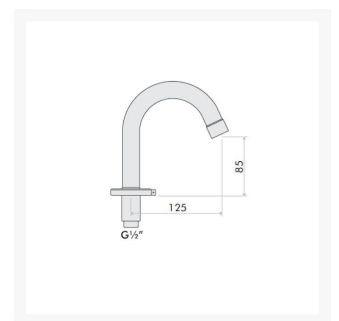

# Inta Basin Mounted Fixed Spout

£84.55 Inc. VAT

Product Code: 5160CP

## Description

Inta basin mounted fixed spout, a water saving and hygienic spout with solid construction.

The Inta range of spouts allows the user to deliver water in a controlled and hygienic way.

The spouts are easy to install, easy to use and durable, making them ideal for many applications.