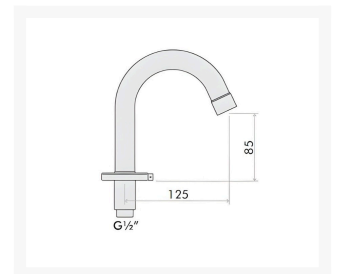

Independent 4 Life

Intajet Basin-mounted Fixed Spout

£103.69 Inc. VAT

Product Code: 5160CP

Product Images

Description

Inta washbasin mounted fixed spout, a water saving and hygienic spout with solid construction.

The Inta range of spouts allows the user to deliver water in a controlled and hygienic way.

The spouts are easy to install, easy to use and durable, making them ideal for many applications.

Key benefits:

- Washbasin mounted fixed spout
- Aerator outlet
- Water saving
- Hygienic
- Robust construction
- Easy to install

Technical details:

- Min operating pressure: 0.5 bar dynamic
- Max operating pressure: 5 bar static
- Max inlet temperature: 65°C