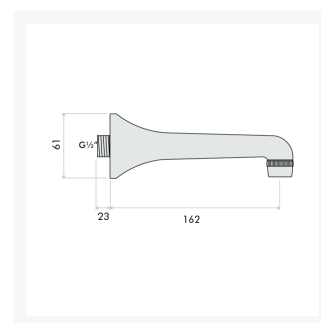

Independent 4 Life

Inta Wall Mounted Fixed Basin Spout

£52.67 Inc. VAT

Product Code: 5161CP

Product Images

Description

Inta fixed basin spout for wall mounting, a durable and efficient spout which is easy to install.

- Wall mounted fixed spout

- Aerator outlet
- Water saving
- Hygienic
- Robust construction
- Easy to install

Technical details:

- Min operating pressure: 0.5 bar dynamic
- Max operating pressure: 5 bar static
- Max inlet temperature: 65°C