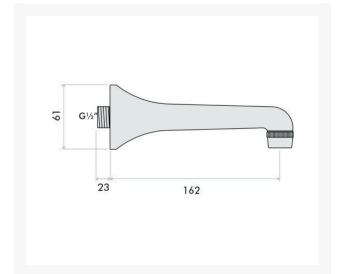

Independent 4 Life

Intajet Wall-mounted Fixed Basin Spout

£66.71 Inc. VAT

Product Code: 5161CP

Product Images

Description

Inta fixed washbasin spout for wall mounting, a durable and efficient spout which is easy to install.

The Inta range of spouts allows the user to deliver water in a controlled and hygienic way.

The spouts are easy to install, easy to use and durable, making them ideal for many applications.

Key benefits:

- Wall mounted fixed spout
- Aerator outlet
- Water saving
- Hygienic
- Robust construction
- Easy to install

Technical details:

- Min operating pressure: 0.5 bar dynamic
- Max operating pressure: 5 bar static
- Max inlet temperature: 65°C