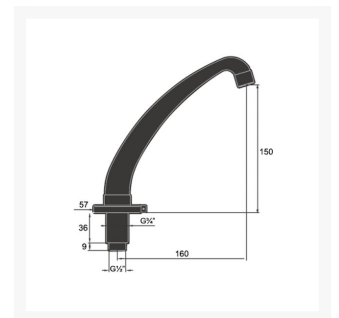

Independent 4 Life

Intra Basin Mounted Swivel Tube Spout

£74.51 Inc. VAT

Product Code: 5162CP

Product Images

Description

Intra swivel tube spout for basin mounting, a water-saving and hygienic spout with durable construction.

The Intra range of spouts allows the user to deliver water in a controlled and hygienic way.

The spouts are easy to install and easy to use, making them ideal for many applications.

Key benefits:

- Basin mounted spout with swivel tube

- Aerator outlet
- Water saving
- Hygienic
- Robust construction
- Easy to install

Technical details:

- Min operating pressure: 0.5 bar dynamic
- Max operating pressure: 5 bar static
- Max inlet temperature: 65°C