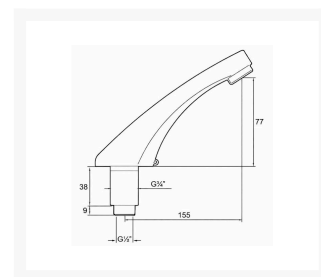

Independent 4 Life

Intajet Basin-mounted Fixed Cast Spout

£84.36 Inc. VAT

Product Code: 5163CP

Product Images

Description

Inta fixed cast spout for washbasin mounting, a durable spout for increased hygiene and water efficiency.

Technical details:

- Min operating pressure: 0.5 bar dynamic
- Max operating pressure: 5 bar static
- Max inlet temperature: 65°C

Warranty:

- 1 year manufacturer warranty

Additional Information

Manufacturer	Inta
Application	Basin
Tap Style	Spout
Mounting	Basin
Water Pressure	Low, Normal Mains, High Pressure Systems
Technologies	Aerator Outlet, Water Saving, TMV a Recommended Extra