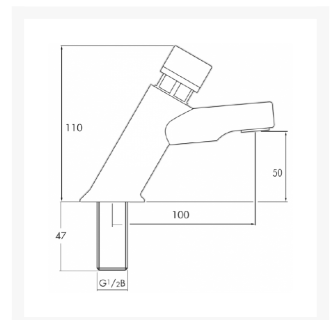

Independent 4 Life

Inta Non-Concussive Basin Mounted Contemporary Tap (Pair)

£73.82 Inc. VAT

Product Code: NC162CP

Product Images

Description

These basin mounted push taps are designed for use with the Inta range of thermostatic mixing valves. With manual operation the tap functions for a period of time and then closes automatically. This makes the taps ideal for use in unsupervised areas such as sports changing rooms and washrooms. It is also perfect for use as a water economy device.