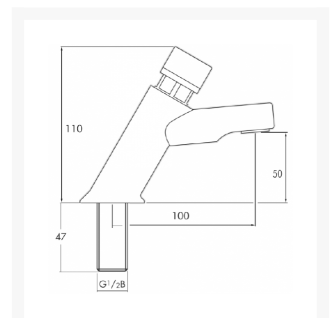

Independent 4 Life

Ina Non-Concussive Basin Mounted Contemporary Tap (Single)

£40.18 Inc. VAT

Product Code: NC162CP(S)

Product Images

Description

The Ina basin mounted push tap is designed for use with our range of thermostatic mixing valves.