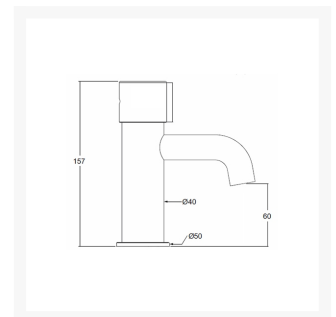

Independent 4 Life

Ina Non-concussive Basin Mounted Manual Mixer Tap

£185.60 Inc. VAT

Product Code: NC230CP

Product Images

Description

The Ina non concussive basin mounted tap is designed for use with the Ina range of thermostatic mixing valves.

Technical details:

- Min operating pressure: 0.5 bar dynamic
- Max operating pressure: 5 bar static
- Timed flow at 1 bar: 15 seconds \pm 3
- Max basin thickness: 45mm
- Cartridge: ID8112
- Includes flexible feeds