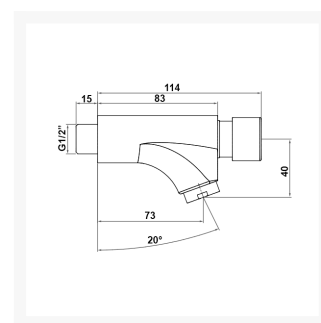

Independent 4 Life

Inta Non-Concussive Wall Mounted Tap (Pair)

£74.76 Inc. VAT

Product Code: NC170CP

Product Images

Description

These wall mounted push taps are designed for use with the Inta range of thermostatic mixing valves.