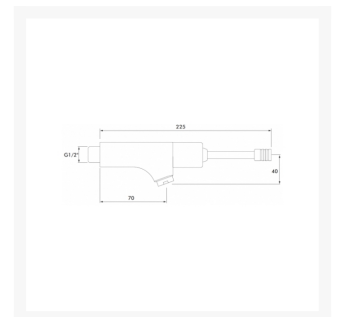

Independent 4 Life

Intra Multi-Directional Non-Concussive Wall Mounted Tap

£79.54 Inc. VAT

Product Code: NC190CP

Product Images

Description

This wall mounted lever push tap is designed for use with the Intra range of thermostatic mixing valves.

With manual operation the tap functions for a period of time and then closes automatically.

This makes the tap ideal for use in unsupervised areas such as changing rooms and washrooms.

It is also perfect for use as a water economy device.

www.independent4life.co.uk | info@independent4life.co.uk | Tel: 0800 500 3001 | VAT No: 942447711

EORI GB942447711000