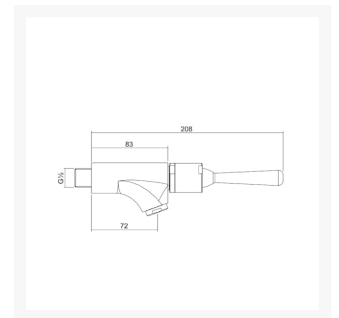

Independent 4 Life

Intra Multi-directional Non-concussive Wall Mounted Tap

£110.33 Inc. VAT

Product Code: NC190CP

Product Images

Description

This wall mounted lever push tap is designed for use with the Intra range of thermostatic mixing valves.

With manual operation the tap functions for a period of time and then closes automatically.