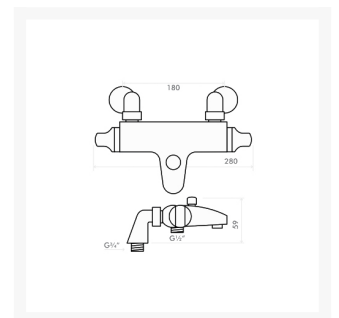

# Ina Telo Thermostatic Deck Mounted Bath Shower Mixer & Flexible Slide Rail Kit

£310.86 Inc. VAT

Product Code: TL30024CP

## Description

Ina thermostatic bath shower mixer with flexible slide rail kit and deck mounting legs.

The popular style of the Telo range ensures that it is at home in whatever setting it is installed.