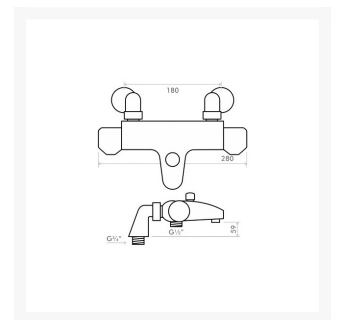

Independent 4 Life

Inta Plus Thermostatic Deck Mounted Bath Shower Mixer & Flexible Slide Rail Kit

£503.56 Inc. VAT

Product Code: 922245CPB

Product Images

Description

Inta thermostatic bath shower mixer with flexible slide rail kit and deck mounting legs.

The Plus range brings a clean and simple style with thermostatic protection.

Key benefits:

- 620mm flexible slide rail kit
- Easy grip handles
- 2000mm chrome flexible shower hose and handset
- Temperature stability of $\pm 2^{\circ}\text{C}$
- Fail safe protection on both the hot and cold supplies
- Suitable for use with unvented supplies, combi boilers, gravity and mains pressure systems