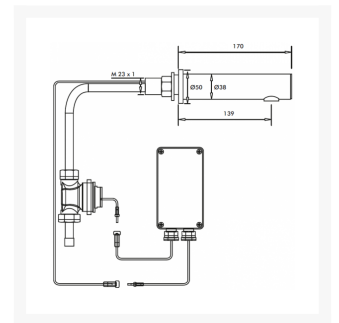

Independent 4 Life

Inta Perfect Time Wall-Mounted Electronic Tubular Touch Tap (Battery Operated)

£417.90 Inc. VAT

Product Code: IR253CP

Product Images

Description

Perfect Time is part of Inta's range of electronic time controlled faucets operated by "Piezo Technology".

Wall mounted, the self-closing fitting avoids the risk of taps being left on.

With an 8-second factory preset, installation or maintenance staff can easily change this time as required.

Key benefits:

- Time controlled basin electronic tap activated by piezo switch
- Battery powered
- Filter included
- Solid brass construction
- To be used with cold or premixed water
- Water will start to flow out of the tap when the user touches the upper cap
- Water will stop automatically at the end of the present time or after the user touches the upper cap again
- Running time is easily adjustable

Approvals:

- WRAS approved

Technical details:

- Min operating pressure: 0.5 bar dynamic
- Max operating pressure: 8.0 bar static
- Factory set flow time: 8 seconds
- Flow time adjustment range: 1-60 seconds
- Max inlet temperature: 70°C
- Connections: G ½" BSP / 10mm
- Wall-mounted min height above basin: 300mm