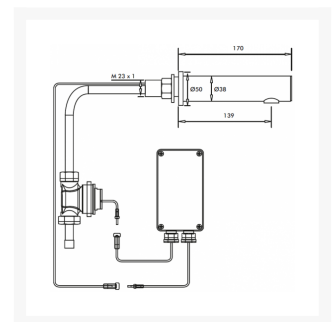

Independent 4 Life

Inta Perfect Time Wall-Mounted Electronic Tubular Touch Tap (Mains Operated)

£433.98 Inc. VAT

Product Code: IR254CP

Product Images

Description

Perfect Time is part of Inta's range of electronic time controlled faucets operated by "Piezo Technology".

The self-closing fitting avoids the risk of taps being left on.