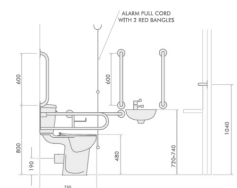

Independent 4 Life

Inta Doc M 6Ltr Close Coupled WC Pack with a Choice of Rail Colour: White, Blue & Grey

From: £545.68
To: £545.68
Inc. VAT

Product Code: DM601/WH/BL/GR

Product Images

Product Options

Product Code / Rail Colour

DM601WH - Inta Doc M 6Ltr Close Coupled WC Pack with White Rails

£454.73

Unhanded standard Inta Doc M pack with 6 litre close coupled WC, white toilet seat, spatulate lever flush, basin, single lever sequential mixer tap, waste, White rails (RAL 5011) 5x 600mm grab rails, 1x 760mm locking hinged support rail and fixings. The pack provides for both left and right hand layouts. WRAS approved.

DM601BL - Inta Doc M 6Ltr Close Coupled WC Pack with Blue Rails

£454.73

Unhanded standard Inta Doc M pack with 6 litre close coupled WC, white toilet seat, spatulate lever flush, basin, single lever sequential mixer tap, waste, Blue rails (RAL 5011) 5x 600mm grab rails, 1x 760mm locking hinged support rail and fixings. The pack provides for both left and right hand layouts. WRAS approved.

DM601GR - Inta Doc M 6Ltr Close Coupled WC Pack with Grey Rails

£454.73

Unhanded standard Inta Doc M pack with 6 litre close coupled WC, white toilet seat, spatulate lever flush, basin, single lever sequential mixer tap, waste, Grey rails (RAL 7005) 5x 600mm grab rails, 1x 760mm locking hinged support rail and fixings. The pack provides for both left and right hand layouts. WRAS approved.