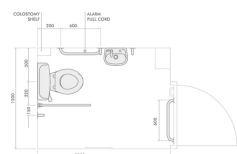

Independent 4 Life

Inta Doc M 6Ltr Close Coupled WC Pack with a Choice of Rail Colour: White, Blue & Grey

From: £545.68
To: £545.68
Inc. VAT

Product Code: DM601/WH/BL/GR

Product Images

Product Options

Product Code / Rail Colour

DM601WH - Inta Doc M 6Ltr Close Coupled WC Pack with White Rails

£454.73

Unhanded standard Inta Doc M pack with 6 litre close coupled WC, white toilet seat, spatulate lever flush, basin, single lever sequential mixer tap, waste, White rails (RAL 5011) 5x 600mm grab rails, 1x 760mm locking hinged support rail and fixings. The pack provides for both left and right hand layouts. WRAS approved.

DM601BL - Inta Doc M 6Ltr Close Coupled WC Pack with Blue Rails

£454.73

Unhanded standard Inta Doc M pack with 6 litre close coupled WC, white toilet seat, spatulate lever flush, basin, single lever sequential mixer tap, waste, Blue rails (RAL 5011) 5x 600mm grab rails, 1x 760mm locking hinged support rail and fixings. The pack provides for both left and right hand layouts. WRAS approved.

DM601GR - Inta Doc M 6Ltr Close Coupled WC Pack with Grey Rails

£454.73

Unhanded standard Inta Doc M pack with 6 litre close coupled WC, white toilet seat, spatulate lever flush, basin, single lever sequential mixer tap, waste, Grey rails (RAL 7005) 5x 600mm grab rails, 1x 760mm locking hinged support rail and fixings. The pack provides for both left and right hand layouts. WRAS approved.