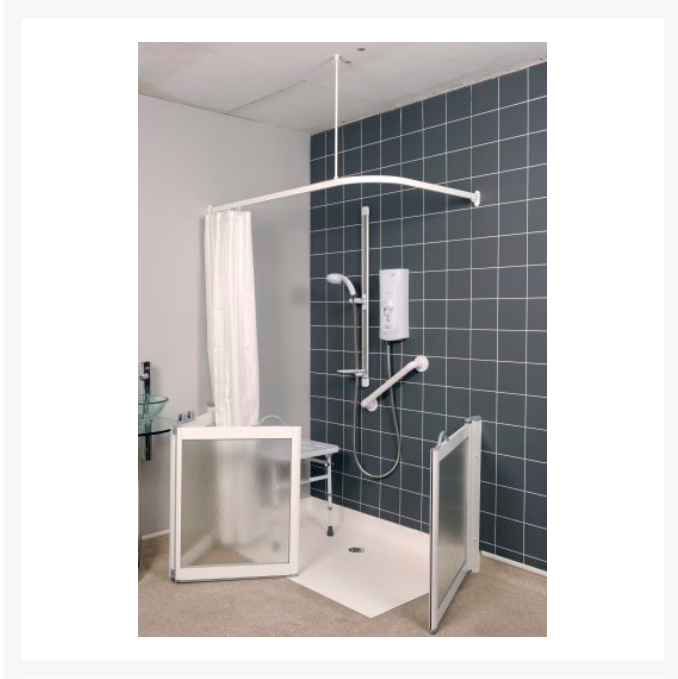

Magnetic door closing.
Luxe with PET glazing shown