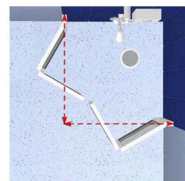

Product Images