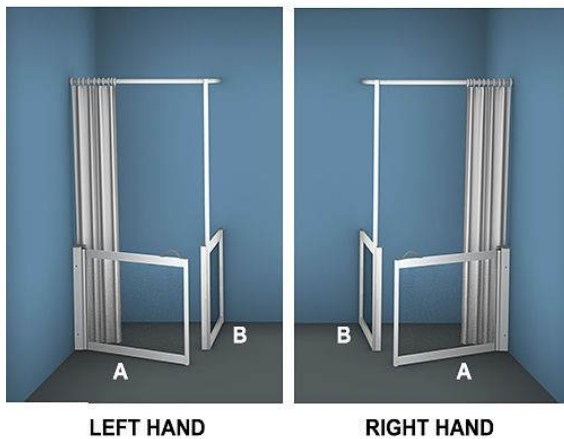

Independent 4 Life

Contour WF28 White Shower Enclosure, PET Glazing - Max. A 1700 / B 1000mm

Product Code: CONT-WF28-WHT

Product Images