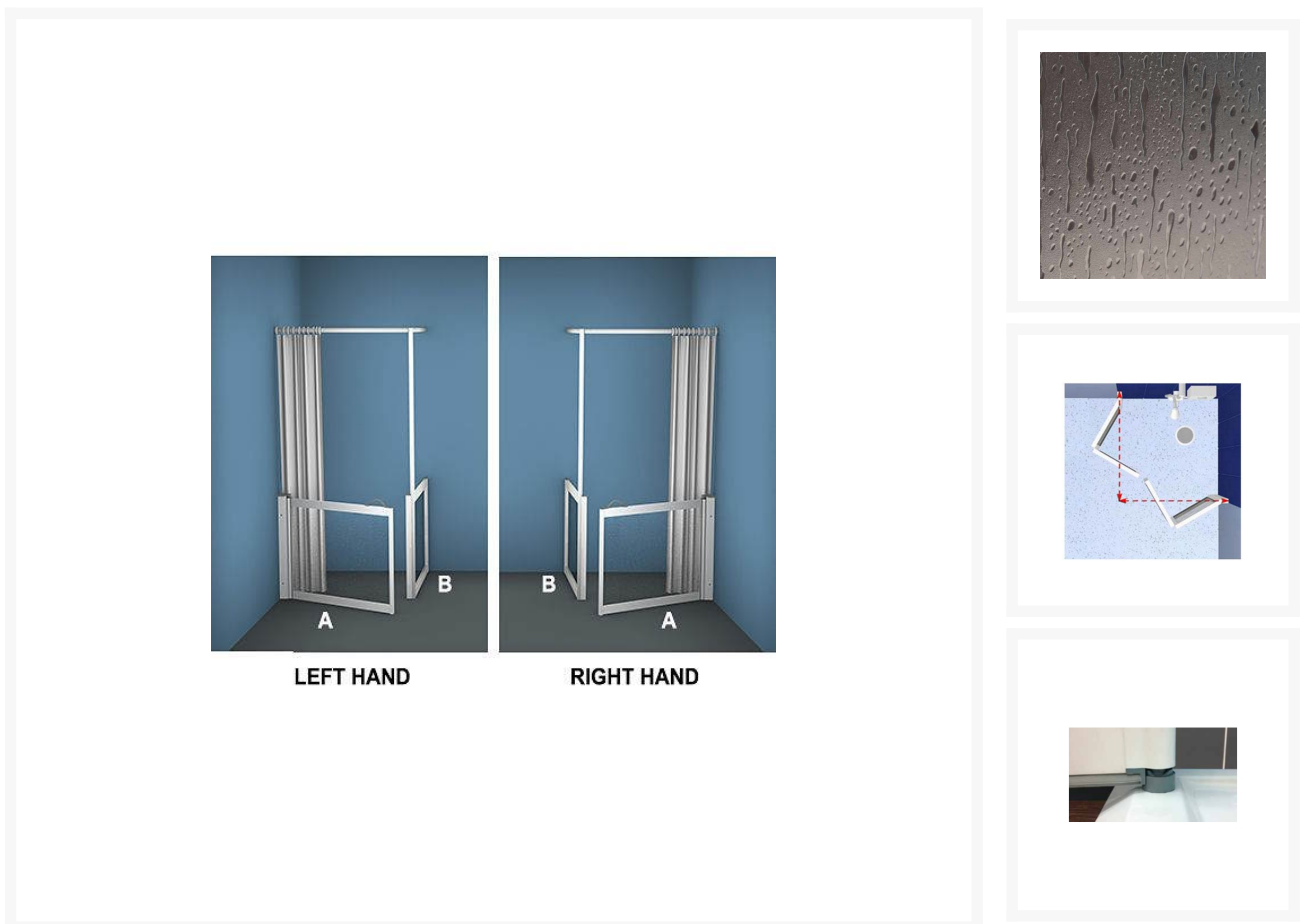

Independent 4 Life

Contour WF29 White Shower Enclosure, PET Glazing - Max. A 1200 / B 1200mm

Product Code: CONT-WF29-WHT

Product Images