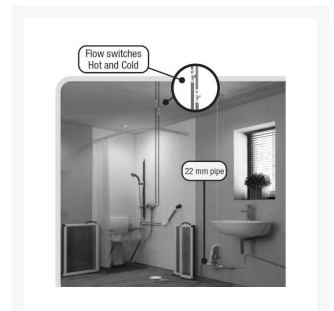

Independent 4 Life

Whale AK1568 Standard Flow Switch Replacement for Existing Installations

£55.62 Inc. VAT

Product Code: AK1568

Product Images

Description

Whale AK1568 Standard Flow Switch for use with the Whale Switch Connect (formerly the Whale Automatic and Flow Connect) shower wastewater pumps for electric shower and existing mixer shower installations.

Key benefits:

- 1x Flow Switch
- Replacement flow switch for the Cold feed on electric showers
- Replacement flow switch for the Hot feed on Mixer Showers, where a Flow Restrictor @ 10 L/min is already fitted

Technical details:

- Fits 15mm pipework, the "C clips" must be fitted
- Overall length (mm): 127
- Arrow indicates direction of flow of water supply
- Use an earth bonding strip across the flow switch where earth continuity is necessary in compliance with BS7671: 2008 17th Edition Wiring Regulations
- Do not fit in the waste pipe
- Do not fit within 300mm of the pump or transformer