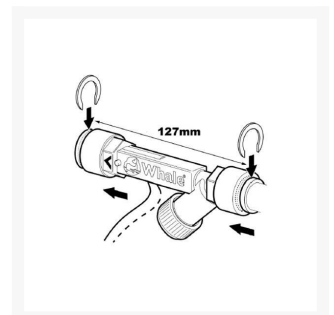

Independent 4 Life

Whale AK1568 Standard Flow Switch Replacement for Existing Installations

£55.62 Inc. VAT

Product Code: AK1568

Product Images

Description

Whale AK1568 Standard Flow Switch for use with the Whale Switch Connect (formerly the Whale Automatic and Flow Connect) shower wastewater pumps for electric shower and existing mixer shower installations.

Key benefits:

- 1x Flow Switch
- Replacement flow switch for the Cold feed on electric showers
- Replacement flow switch for the Hot feed on Mixer Showers, where a Flow Restrictor @ 10 L/min is already fitted

Technical details:

- Fits 15mm pipework, the "C clips" must be fitted
- Overall length (mm): 127
- Arrow indicates direction of flow of water supply
- Use an earth bonding strip across the flow switch where earth continuity is necessary in compliance with BS7671: 2008 17th Edition Wiring Regulations
- Do not fit in the waste pipe
- Do not fit within 300mm of the pump or transformer