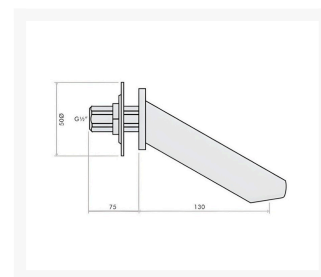

Independent 4 Life

Intajet Wall-mounted Spout

£147.60 Inc. VAT

Product Code: 5287CP

Product Images

Description

Inta wall mounted spout with angled design, a durable spout for increased hygiene and water efficiency.

The Inta range of spouts allows the user to deliver water in a controlled and hygienic way.

The spouts are easy to install, easy to use and vandal resistant, making them ideal for many applications.

Key benefits:

- Wall mountable fixed spout
- Water saving
- Hygienic
- Robust construction
- Vandal resistant
- Easy to install
- Flow straightener

Technical details:

- Min operating pressure: 0.5 bar dynamic
- Max operating pressure: 5 bar static
- Max inlet temperature: 65°C