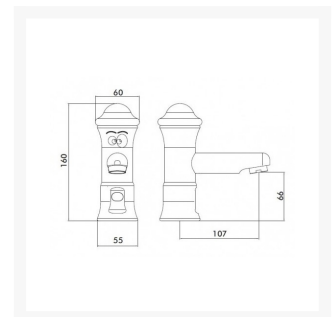

Independent 4 Life

Intra Kindergarten Tap Infrared (6V Battery Operated)

£634.09 Inc. VAT

Product Code: KT01250

Product Images

Description

Unique basin tap designed specifically for children, featuring safe 6V battery infrared operated control.

Technical details:

- Min operating pressure: 1 bar dynamic
- Max operating pressure: 5 bar static
- Max inlet temperature: 65°C

Warranty:

- 1 year manufacturer warranty

Please note:

- Do not install the tap facing a mirror or any other electronic system operated by an infrared sensor
- To prevent reflection issues, Inta recommend a minimum distance of 1.5m between the tap and other objects