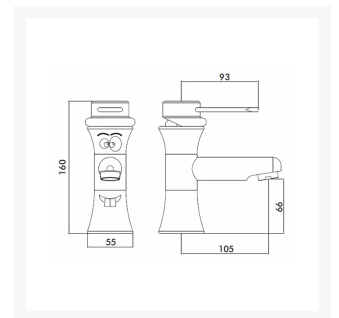

Independent 4 Life

Intra Kindergarten Tap Lever Operated

£310.98 Inc. VAT

Product Code: KT01210

Product Images

Description

Unique basin tap designed specifically for children.

Intended for use where there is a high duty of care required, such as in nurseries, schools and care homes.

Featuring 93mm lever operated control, the tap should only be used on cold or mixed water applications.

A thermostatic mixing valve (TMV) should be used in conjunction for guaranteed safety and reliability.

Key benefits: