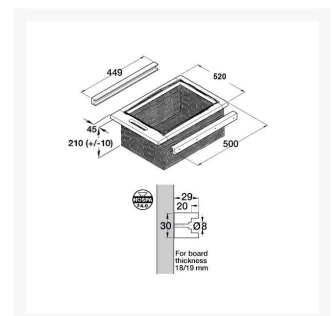

Independent 4 Life

Hafele 2x Natural Brown Wicker Basket Drawers, Beech Frames & Runners - for 600mm Width Cabinets

£204.29 Inc. VAT

Product Code: 4G40719

Product Images

Description

Pair of natural brown wicker basket drawers for 600mm wide base unit cabinets with a 18/19mm board

www.independent4life.co.uk | info@independent4life.co.uk | Tel: 0800 500 3001 | VAT No: 942447711

EORI GB942447711000