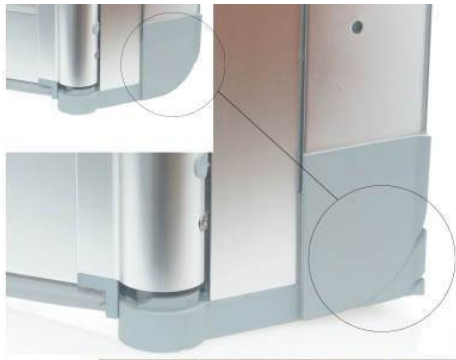

Independent 4 Life

Contour WF13 Luxe Shower Enclosure, PET Glazing - Max. A 1700 / B 1000mm

Product Code: CONT-WF13-LUX

Product Images

Note - Lower image details:
White doors with
PET glazing

360° hinge system to enables
bi-fold doors to fold into or out
of the shower area, ideal for
small bathrooms.

Description

Contour made-to-measure half height shower enclosure.

Corner access tri-folding door hinging from the wall, with a fixed panel and vertical support pole/grabrail.

With a modern appearance and a range of features, these doors are ideal for any wet room or shower tray adaptation.