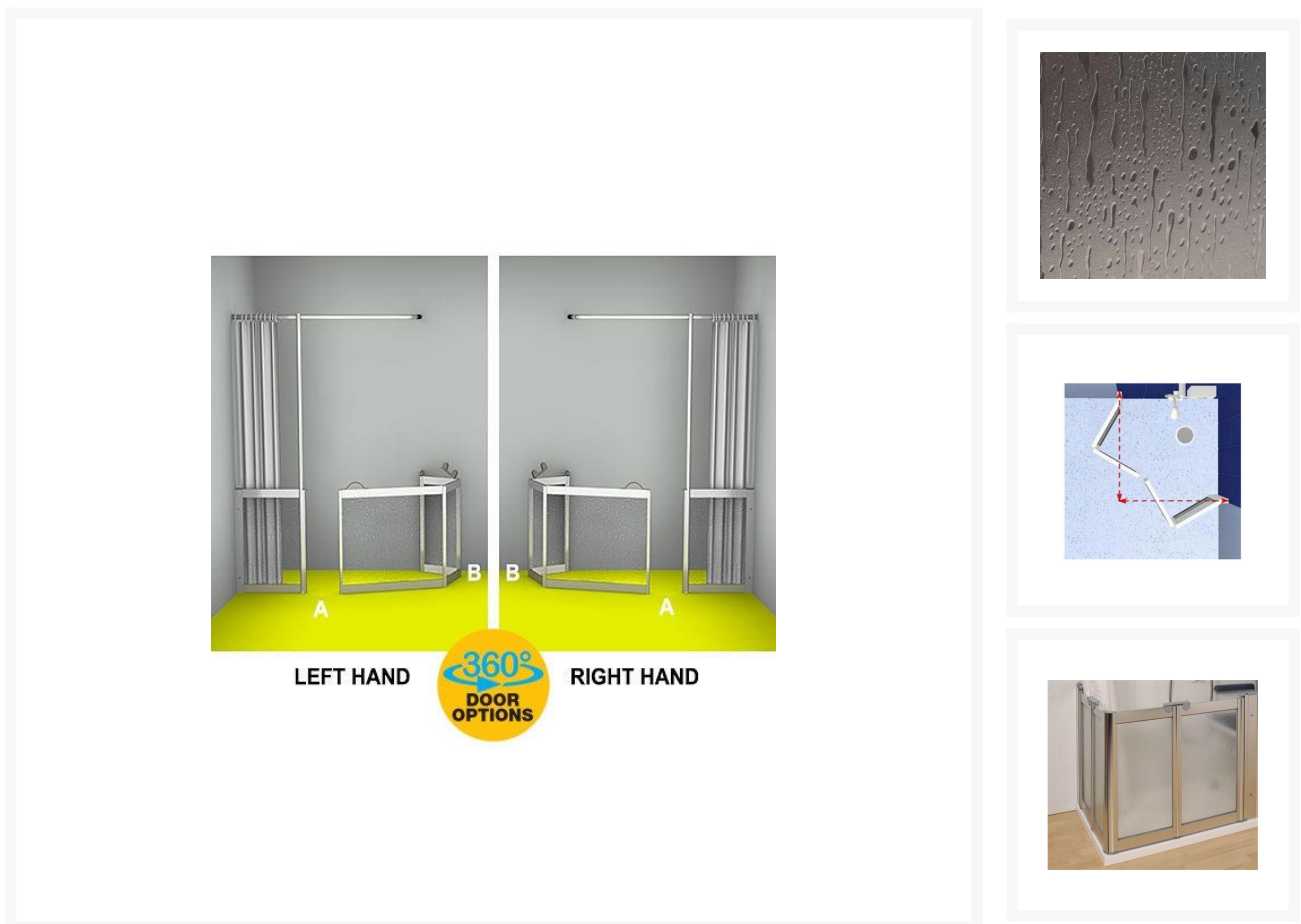

Independent 4 Life

Contour WF13 Luxe Shower Enclosure, PET Glazing - Max. A 1700 / B 1000mm

Product Code: CONT-WF13-LUX

Product Images

Note - Lower image details:
White doors with
PET glazing

360° hinge system to enables
bi-fold doors to fold into or out
of the shower area, ideal for
small bathrooms.

Additional Options

Step 1) Please enter A - Total width of fixed panel and first door panel (Max. 1700mm)	
Step 2) Please enter total width of fixed panel A (Min. 250mm)	
Step 3) Please enter B - Total width of return to wall folding panels (Max. 1000mm)	
Step 4) Select your screen height (mm)	900
	750
Step 5) Select your handing	Right Hand
	Left Hand
Step 6) Select your bi-folding hinge type	Inwards folding click hinge - doors fold into the enclosure
	Outwards folding click hinge - doors fold out from the enclosure
	360° Hinge - doors fold both inwards and outwards
Step 7) How is it being installed?	On a Wet Room Floor Former with vinyl safety flooring
	On a Shower Tray or Square edge floor tiles
Step 8) Would you like to extend the vertical pole to the ceiling?	Yes
	No

Description

Contour made-to-measure half height shower enclosure.

Corner access tri-folding door hinging from the wall, with a fixed panel and vertical support pole/grabrail.

With a modern appearance and a range of features, these doors are ideal for any wet room or shower tray adaptation.

Custom options:

- **Choice of height:** 750 or 900mm
- **Support pole extension to ceiling:** Select to have pole extended to 2.5m (trimmable) and supplied with a ceiling fixing shoe

Compatibility:

- Compensator included - allows for 15mm adjustment for out of square walls
- Can be retro-fitted into a wet room or onto a shower tray with a 40mm flat perimeter
- Integrated corner block trimmable to fit 'cap and cove' vinyl flooring - block can be cut at 10mm to 38mm radius