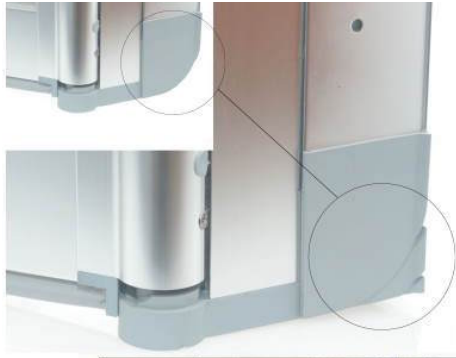

Note - Lower image details:
White doors with
PET glazing

Magnetic door
closing.
Luxe with PET
glazing shown

Light Grey door latch, Click fold-in hinge
LUXE frame with PET glazing example

Standard Click hinge
(Inward opening door shown)
"Note: White doors with PET shown"