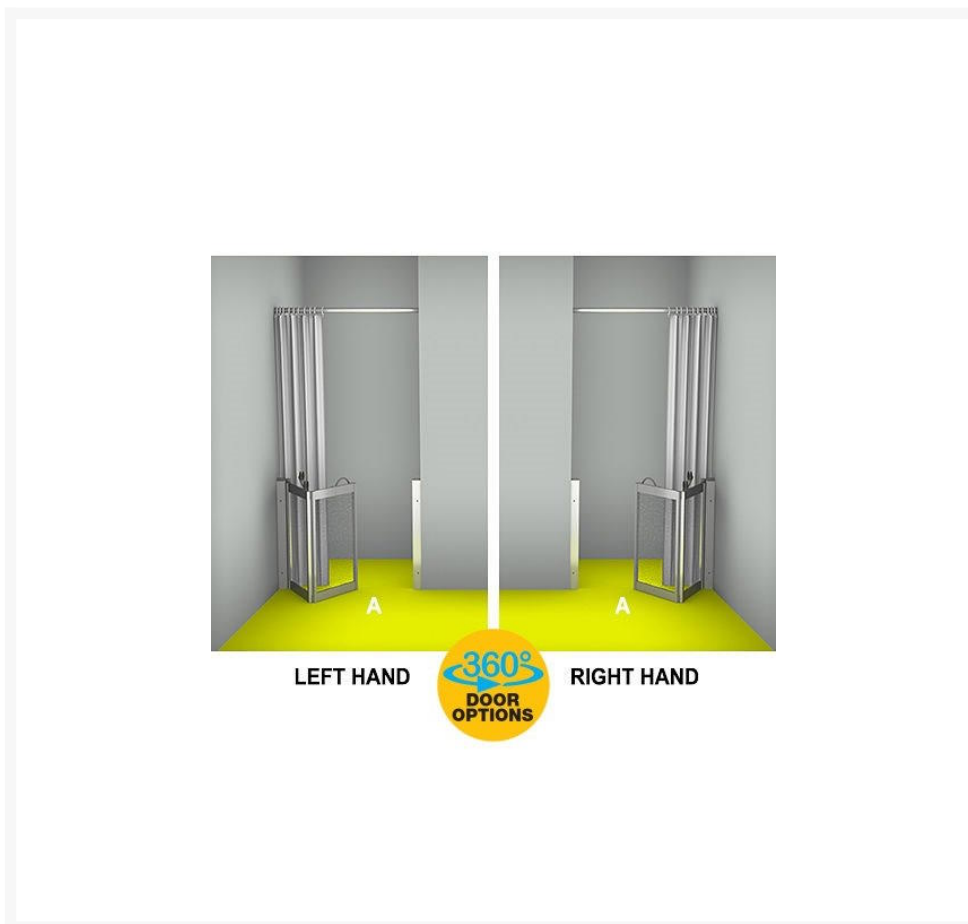

Independent 4 Life

Contour WF16 Luxe Shower Enclosure, PET Glazing - Max. Width A 1500mm

Product Code: CONT-WF16-LUX

Product Images