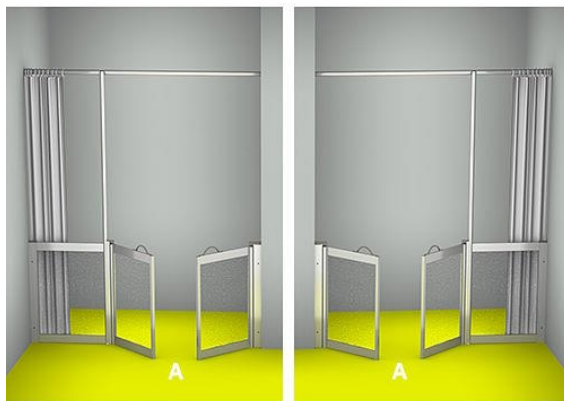

Independent 4 Life

Contour WF22 Luxe Shower Enclosure, PET Glazing - Max. Width A 2500mm

Product Code: CONT-WF22-LUX

Product Images

LEFT HAND

RIGHT HAND

Note - Lower image details:
White doors with
PET glazing

Light Grey door latch, Click fold-in hinge
LUXE frame with PET glazing example

Magnetic door
closing.
Luxe with PET
glazing shown

Additional Options

Step 1) Please enter A - Total width of fixed panel and both doors (Max. 2500mm)	
Step 2) Please enter total width of fixed panel (Min. 250mm)	
Step 3) Select your screen height (mm)	900
	750
Step 4) Select your handing	Right Hand
	Left Hand
Step 5) How is it being installed?	On a Wet Room Floor Former with vinyl safety flooring
	On a Shower Tray or Square edge floor tiles
Step 6) Would you like to extend the vertical pole to the ceiling?	Yes
	No

Description

Contour made-to-measure half height shower enclosure.

Front access bi-parting doors hinging from the wall and fixed panel. Vertical support/grabrail.

With a modern appearance and a range of features, these doors are ideal for any wet room or shower tray adaptation.

Includes:

- Complete WF22 Luxe shower enclosure with PET glazing and light grey handles / latches
- Shower curtain - 2000mm drop, white, weighted
- Continuous aluminium curtain rail, finished in Luxe polished etch bright silver