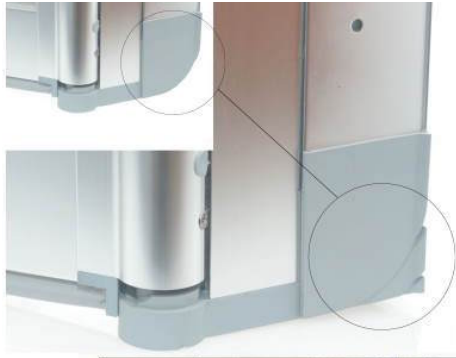

Independent 4 Life

Contour WF22 Luxe Shower Enclosure, PET Glazing - Max. Width A 2500mm

Product Code: CONT-WF22-LUX

Product Images

LEFT HAND

RIGHT HAND

Note - Lower image details:
White doors with
PET glazing

Light Grey door latch, Click fold-in hinge
LUXE frame with PET glazing example

Magnetic door
closing.
Luxe with PET
glazing shown

Additional Options

Step 1) Please enter A - Total width of fixed panel and both doors (Max. 2500mm)	
Step 2) Please enter total width of fixed panel (Min. 250mm)	
Step 3) Select your screen height (mm)	900
	750
Step 4) Select your handing	Right Hand
	Left Hand
Step 5) How is it being installed?	On a Wet Room Floor Former with vinyl safety flooring
	On a Shower Tray or Square edge floor tiles
Step 6) Would you like to extend the vertical pole to the ceiling?	Yes
	No

Description

Contour made-to-measure half height shower enclosure.

Front access bi-parting doors hinging from the wall and fixed panel. Vertical support/grabrail.

With a modern appearance and a range of features, these doors are ideal for any wet room or shower tray adaptation.