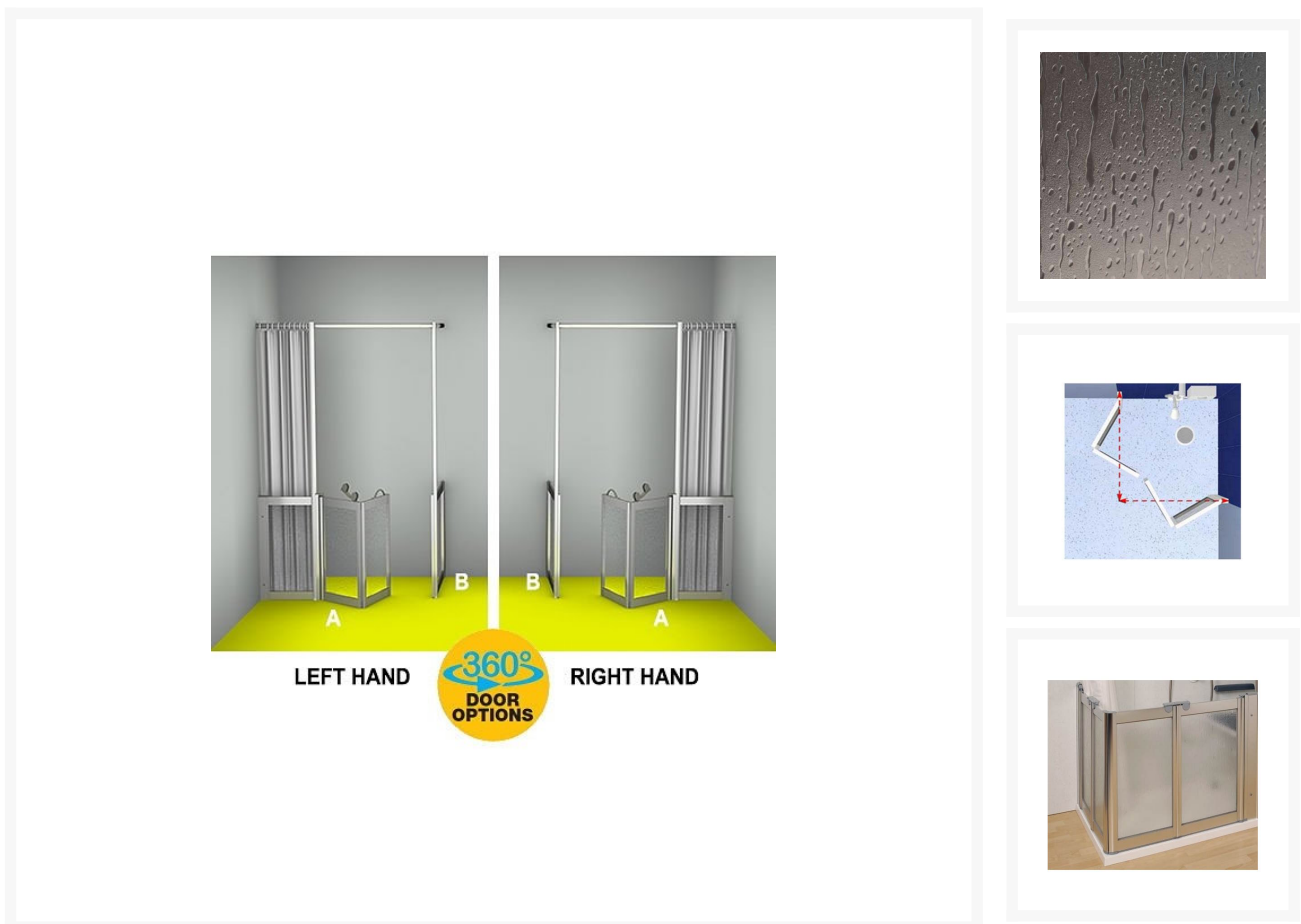

Independent 4 Life

Contour WF33 Luxe Shower Enclosure, PET Glazing - Max. A 1800 / B 1200mm

Product Code: CONT-WF33-LUX

Product Images

Note - Lower image details:
White doors with
PET glazing

Standard Click hinge
(Inward opening door shown)
"Note: White doors with PET shown"

360° hinge system to enables
bi-fold doors to fold into or out
of the shower area, ideal for
small bathrooms.

Light Grey door latch, Click fold-in hinge
LUXE frame with PET glazing example

Magnetic door
closing.
Luxe with PET
glazing shown

Description

Contour made-to-measure half height shower enclosure.

Front access bi-folding door hinging from the fixed panel. Separate return panel and two vertical support poles/grabrails.

With a modern appearance and a range of features, these doors are ideal for any wet room or shower tray adaptation.

Custom options:

- **Choice of height:** 750 or 900mm
- **Support pole extension to ceiling:** Select to have poles extended to 2.5m (trimmable) and supplied with a ceiling fixing shoe

Compatibility:

- Compensator included - allows for 15mm adjustment for out of square walls
- Can be retro-fitted into a wet room or onto a shower tray with a 40mm flat perimeter
- Integrated corner block trimmable to fit 'cap and cove' vinyl flooring - block can be cut at 10mm to 38mm radius