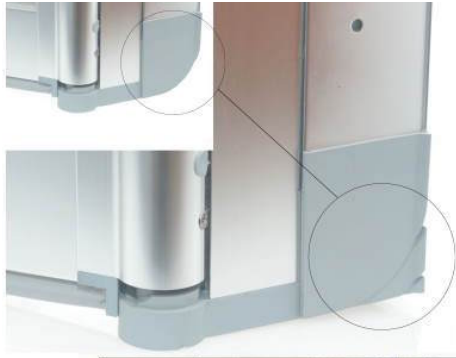

Independent 4 Life

Contour WF33 Luxe Shower Enclosure, PET Glazing - Max. A 1800 / B 1200mm

Product Code: CONT-WF33-LUX

Product Images

Note - Lower image details:
White doors with
PET glazing

Standard Click hinge
(Inward opening door shown)
"Note: White doors with PET shown"

360° hinge system to enables
bi-fold doors to fold into or out
of the shower area, ideal for
small bathrooms.

Light Grey door latch, Click fold-in hinge
LUXE frame with PET glazing example

Magnetic door
closing.
Luxe with PET
glazing shown

Description

Contour made-to-measure half height shower enclosure.

Front access bi-folding door hinging from the fixed panel. Separate return panel and two vertical support poles/grabrails.

With a modern appearance and a range of features, these doors are ideal for any wet room or shower tray adaptation.