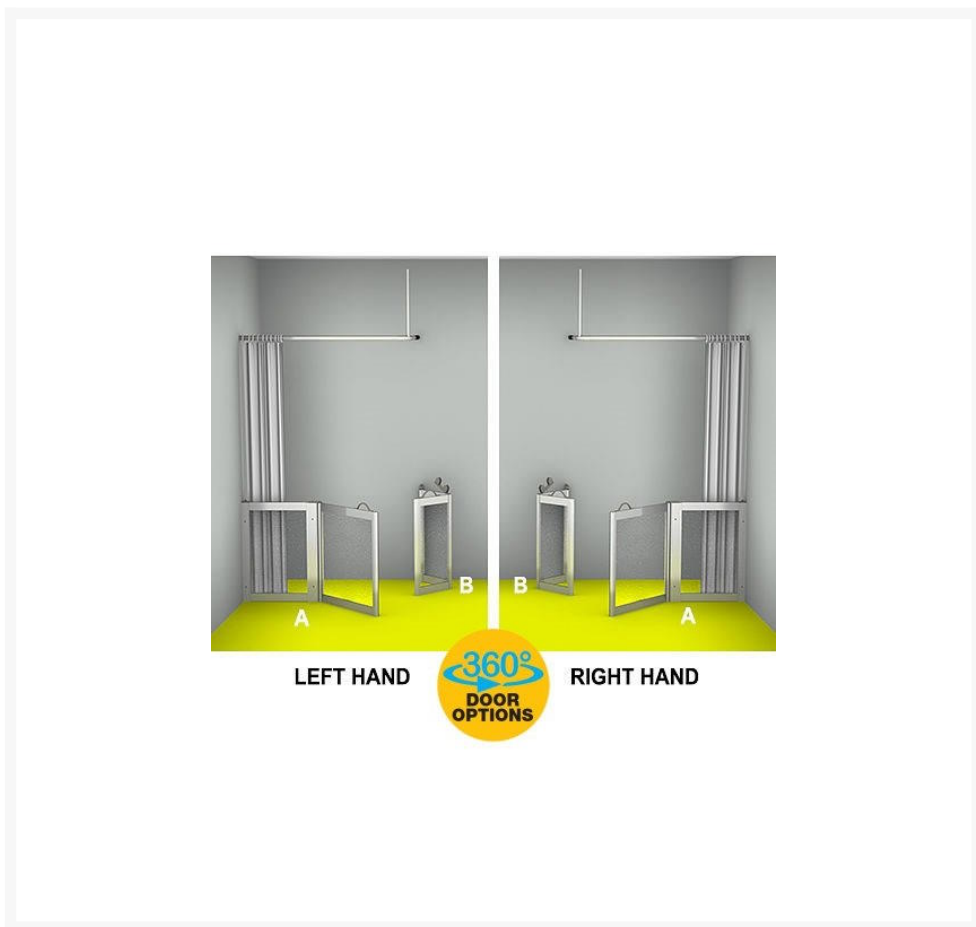

## Product Images

Note - Lower image details:  
White doors with  
PET glazing

Standard Click hinge  
(Inward opening door shown)  
"Note: White doors with PET shown"

360° hinge system to enables  
bi-fold doors to fold into or out  
of the shower area, ideal for  
small bathrooms.