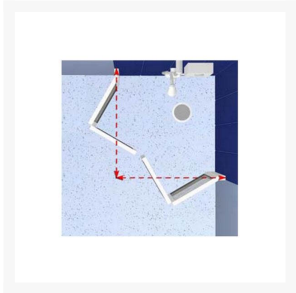

Product Images