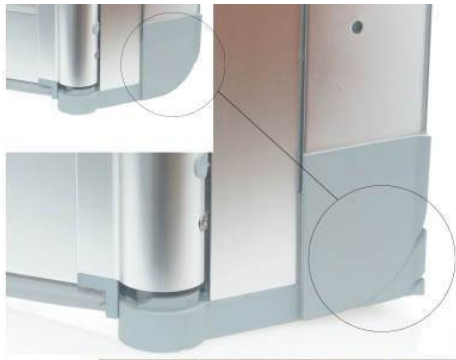

Note - Lower image details:
White doors with
PET glazing

360° hinge system to enables
bi-fold doors to fold into or out
of the shower area, ideal for
small bathrooms.