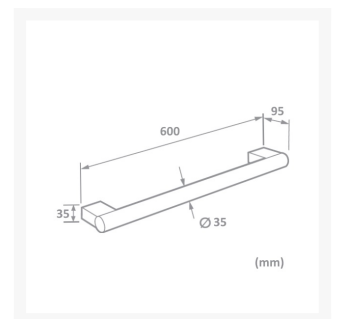

Independent 4 Life

Waterbury Voda VA02 600mm Chrome Straight Grab Rail

Product Code: VA02

Product Images

Description

The Voda is a striking range of chrome support rails, designed to combine the modern technologies of precision moulding with a high quality of material finishing.

The result is a superb looking range of rails that incorporate all the functionality of the more "standard" styles available on the market.

- Suitable for both wet and dry environments
- Brass and die cast construction
- Chromium-plated to Service Condition 2
- Fixing cover in ABS plastic
- Straight grab rail
- 600mm length
- Chrome finish
- 35mm diameter
- Doc M compliant

Warranty:

- 12 year manufacturer warranty

Please note:

- Wall fixings are not included. The installer should select the correct fixings based on wall type

Additional Information

Manufacturer	Waterbury
Length (mm)	450
Colour	Chrome Finished
Type	Straight Grab Rail
Material	Brass
Mounting	Wall
Fixings	Concealed
Adjustable	Fixed Height (No Adjustment)