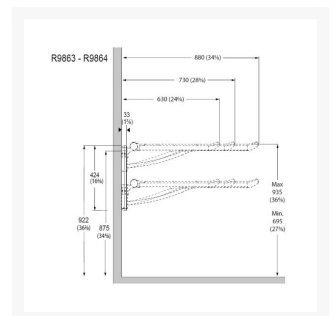

Independent 4 Life

Pressalit PLUS Wall Track, 400mm, Left-Grooved, for Vertical Mounting

£91.68 Inc. VAT

Product Code: R9873112

Product Images

Description

Pressalit PLUS 400mm grooved wall track for vertical mounting, allows for left hand operated Pressalit support arms to be removed for deployment elsewhere.

Key benefits:

- Products can be removed for deployment elsewhere
- Adjustable height track, for standing sitting transfer for e.g. - different user requirements
- Elimination for need to adapt bathroom to different user requirements - future proof arrangement
- For left hand operated support arms
- Vertical grooved wall track
- The front cover plate conceals mounting bolts and any cables
- Anthracite grey colour cover plate
- Note: The support arm are not included, please order these separately

Technical specification:

- Left hand operated
- Length (mm): 424
- Track depth (mm): 33
- Height adjustment range for support arm (mm): 240
- Materials: Wall track is primarily made of 10-micrometre anodized aluminium
- Materials: Cover plate is made of polystyrene and the ends of the track are capped with ABS polymer

Additional Information

Manufacturer	Pressalit
Length (mm)	400
Track Type	Vertical
Colour	Anthracite Grey