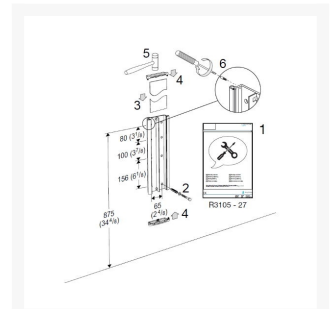

Independent 4 Life

Pressalit PLUS Wall Track, 400mm, Left-Grooved, for Vertical Mounting

£91.68 Inc. VAT

Product Code: R9873112

Product Images

Description

Pressalit PLUS 400mm grooved wall track for vertical mounting, allows for left hand operated Pressalit support arms to be removed for deployment elsewhere.

Key benefits:

- Products can be removed for deployment elsewhere
- Adjustable height track, for standing sitting transfer for e.g. - different user requirements
- Elimination for need to adapt bathroom to different user requirements - future proof arrangement
- For left hand operated support arms
- Vertical grooved wall track
- The front cover plate conceals mounting bolts and any cables
- Anthracite grey colour cover plate
- Note: The support arm are not included, please order these separately

Technical specification:

- Left hand operated
- Length (mm): 424
- Track depth (mm): 33
- Height adjustment range for support arm (mm): 240
- Materials: Wall track is primarily made of 10-micrometre anodized aluminium
- Materials: Cover plate is made of polystyrene and the ends of the track are capped with ABS polymer

Additional Information

Manufacturer	Pressalit
Length (mm)	400
Track Type	Vertical
Colour	Anthracite Grey