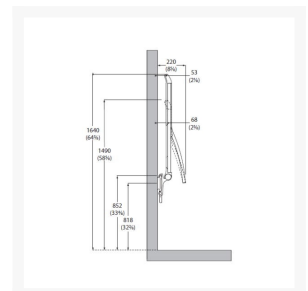

Product Images