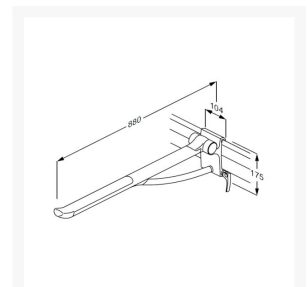

Product Images