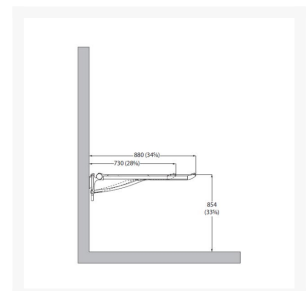

Product Images