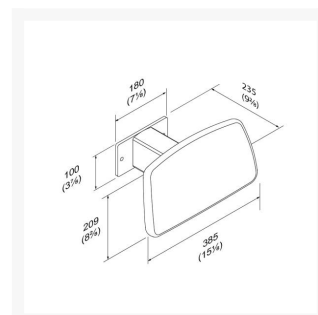

Independent 4 Life

Pressalit PLUS Toilet Backrest, Fixed Height - Colour Choice

£591.00 Inc. VAT

Product Code: R6404xxx

Product Images