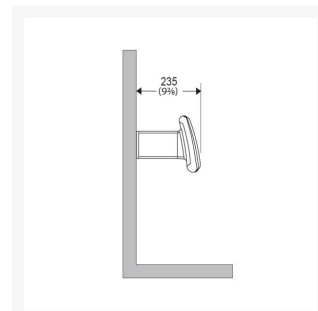

Independent 4 Life

Pressalit PLUS Toilet Backrest, Fixed Height - Colour Choice

£591.00 Inc. VAT

Product Code: R6404xxx

Product Images