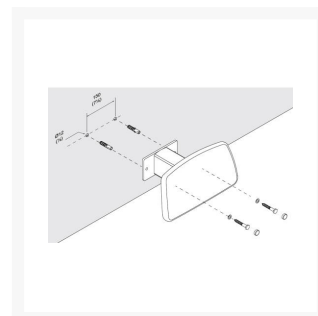

Independent 4 Life

Pressalit PLUS Toilet Backrest, Fixed Height - Colour Choice

£591.00 Inc. VAT

Product Code: R6404xxx

Product Images