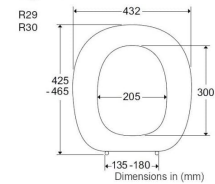

Ergosit

D92999

Institutional hinge:

Mounting - stabilising buffer