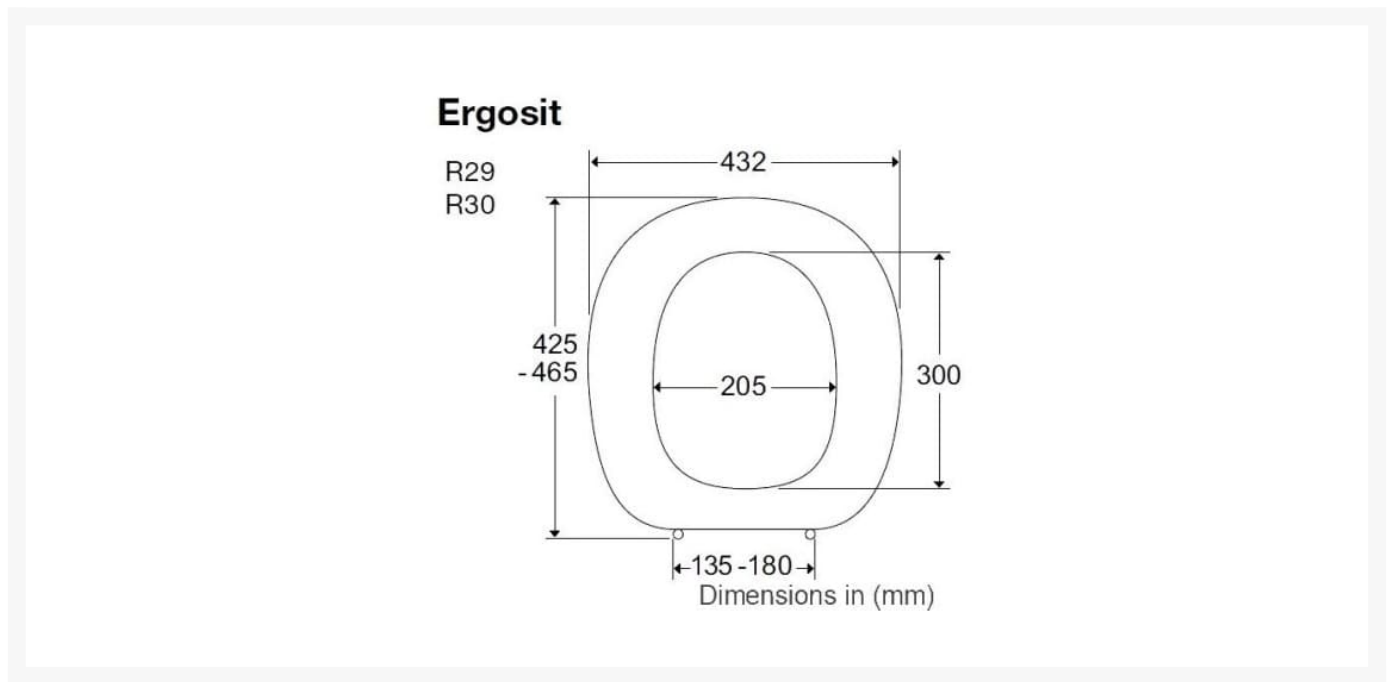

Description

Pressalit Ergosit toilet seat has a large, wide seated surface with good support. The seat is well suited to "large" adults with digestive problems. The users bowels are stimulated by the seats contoured surface that press on the thigh muscles and nerves.

The grooves at the rear of the seat, prevent adhesion to the seat.

Key benefits:

- Specially contoured large surface seat that helps to stimulate the user's bowels, ideal for those with digestive problems
- Stabilising buffers prevent lateral movement
- Grooves at the back prevent adhesion
- Includes toilet seat cover
- The D92 extra strong stainless-steel crossbar hinge, for extra strength and stability
- 135 to 180mm hinge centre to centre fixing to WC pan
- Max. vertical load: 250kg
- White - NCS code: S0502-Y

Technical details:

- Hinge hole spacing c/c (mm): 135-180
- Mounting: Bottom mounted
- D92 Institutional hinge, stainless-steel, long bolt (mm): 85
- Seat outside length (mm): 425-465
- Seat outside width (mm): 432
- Aperture size L x W (mm): 300 x 205
- Maximum load (stone / kg): 39.3 / 250
- Weight (kg): 3.857

Materials: