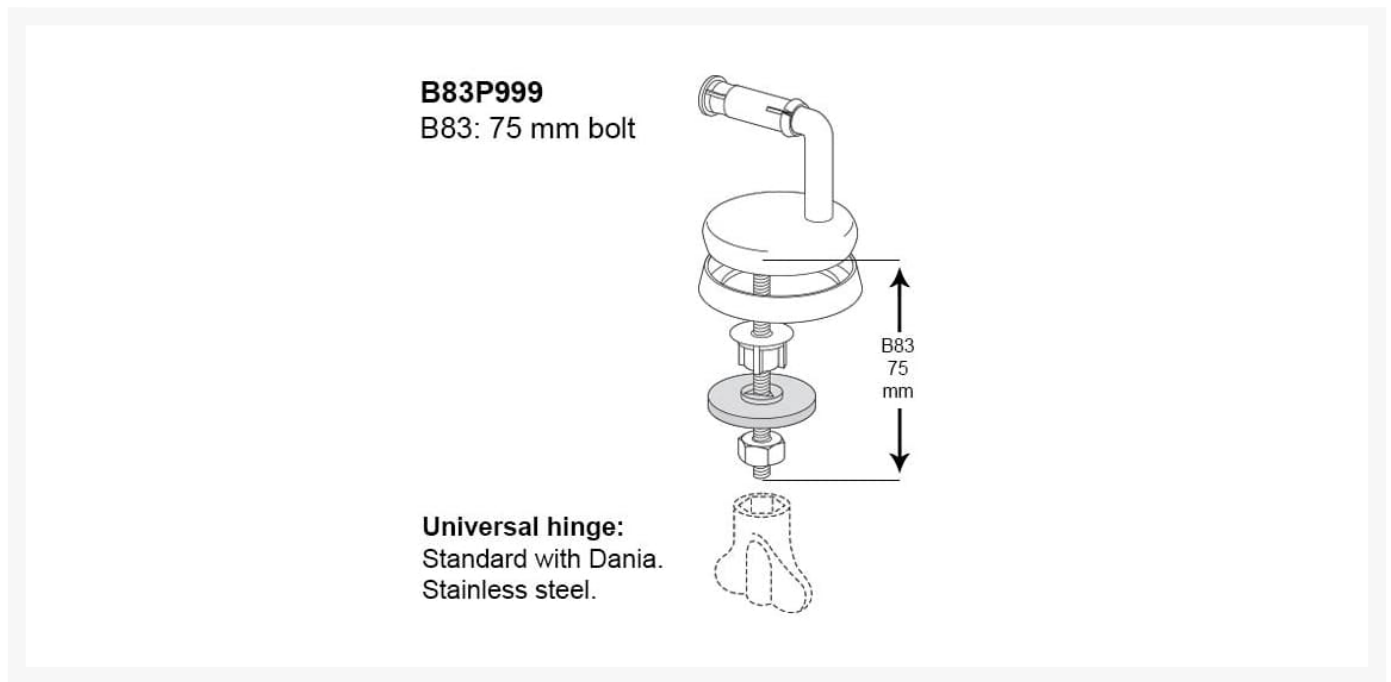

Description

Pressalit Colani toilet seat with cover in white. With a curved bowl shaped seat that supports and stabilises the pelvis and is also suitable for children (aged 6+ years) with muscular atrophy.

The raised side edges are easy to hold when the body needs to be stabilised.

The cover is comfortable to sit on, and the lid when upright it gives good support to the back.

Key benefits:

- The curved bowl shape of the seat stabilises the pelvis
- Suitable for children 6-years old and above with muscular atrophy
- Raised side edges, that are easy to hold
- Stabilising buffers prevent lateral movement of the seat
- The cover when in the upright position provides good back support
- Supplied with stainless-steel universal hinges B83 with 75mm bolt
- 120 to 170mm hinge centre to centre fixing to WC pan
- Max. vertical load: 250kg
- White - NCS code: S0502-Y

Technical details:

- Hinge hole spacing c/c (mm): 120-170
- Mounting: Bottom mounted
- B83 Universal hinge, stainless-steel, long bolt (mm): 75
- Seat outside length (mm): 415-450
- Seat outside width (mm): 380
- Aperture size L x W (mm): 285 x 195
- Maximum load (stone / kg): 39.3 / 250
- Weight (kg): 3.703

Materials:

www.independent4life.co.uk | info@independent4life.co.uk | Tel: 0800 500 3001 | VAT No: 942447711
EORI GB942447711000