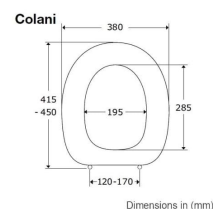

Product Images