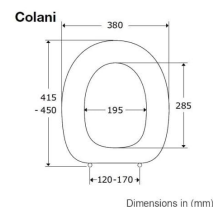

Independent 4 Life

Pressalit Toilet Seat Colani with Cover, Universal Hinge (B83) - White

£158.40 Inc. VAT

Product Code: R36000-B83999

Product Images

Mounting - stabilising buffer

Description

Pressalit Colani toilet seat with cover in white. With a curved bowl shaped seat that supports and stabilises the pelvis and is also suitable for children (aged 6+ years) with muscular atrophy.

The raised side edges are easy to hold when the body needs to be stabilised.

The cover is comfortable to sit on, and the lid when upright it gives good support to the back.

Key benefits:

- The curved bowl shape of the seat stabilises the pelvis
- Suitable for children 6-years old and above with muscular atrophy
- Raised side edges, that are easy to hold
- Stabilising buffers prevent lateral movement of the seat
- The cover when in the upright position provides good back support
- Supplied with stainless-steel universal hinges B83 with 75mm bolt
- 120 to 170mm hinge centre to centre fixing to WC pan
- Max. vertical load: 250kg
- White - NCS code: S0502-Y

Technical details:

- Hinge hole spacing c/c (mm): 120-170
- Mounting: Bottom mounted
- B83 Universal hinge, stainless-steel, long bolt (mm): 75
- Seat outside length (mm): 415-450
- Seat outside width (mm): 380
- Aperture size L x W (mm): 285 x 195
- Maximum load (stone / kg): 39.3 / 250
- Weight (kg): 3.703

Additional Information

Manufacturer	Pressalit
Seat Length (mm)	415 - 450
Seat Width (mm)	380
Hinge Spacing (mm)	120 - 170
Seat Colour	Pressalit White 000
Seat Configuration	Seat & Cover
Hinge Type	Standard Domestic Hinge