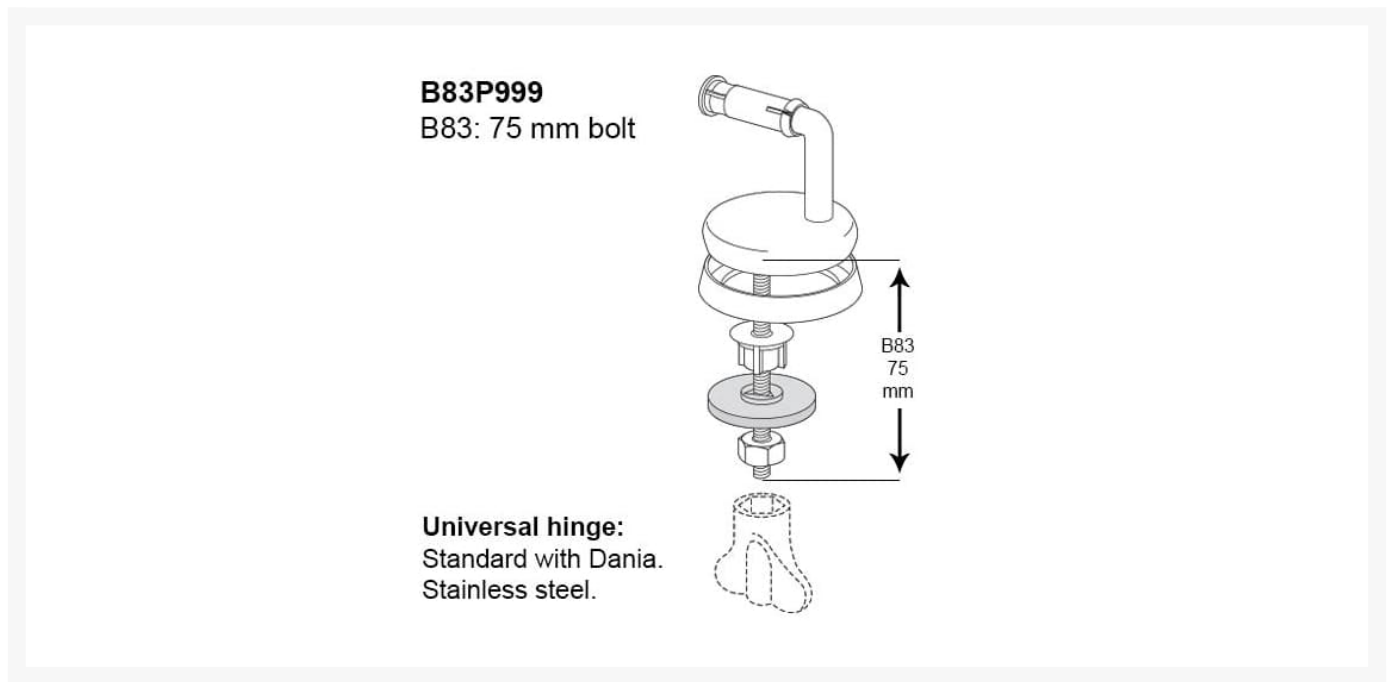

Independent 4 Life

Pressalit Toilet Seat Colani with Cover, Universal Hinge (B83) - White

£158.40 Inc. VAT

Product Code: R36000-B83999

Product Images

Mounting - stabilising buffer

Description

Pressalit Colani toilet seat with cover in white. With a curved bowl shaped seat that supports and stabilises the pelvis and is also suitable for children (aged 6+ years) with muscular atrophy.

The raised side edges are easy to hold when the body needs to be stabilised.

The cover is comfortable to sit on, and the lid when upright it gives good support to the back.

Key benefits:

- The curved bowl shape of the seat stabilises the pelvis
- Suitable for children 6-years old and above with muscular atrophy
- Raised side edges, that are easy to hold
- Stabilising buffers prevent lateral movement of the seat
- The cover when in the upright position provides good back support
- Supplied with stainless-steel universal hinges B83 with 75mm bolt
- 120 to 170mm hinge centre to centre fixing to WC pan
- Max. vertical load: 250kg
- White - NCS code: S0502-Y

Technical details:

- Hinge hole spacing c/c (mm): 120-170
- Mounting: Bottom mounted
- B83 Universal hinge, stainless-steel, long bolt (mm): 75
- Seat outside length (mm): 415-450
- Seat outside width (mm): 380
- Aperture size L x W (mm): 285 x 195
- Maximum load (stone / kg): 39.3 / 250
- Weight (kg): 3.703

Additional Information

Manufacturer	Pressalit
Seat Length (mm)	415 - 450
Seat Width (mm)	380
Hinge Spacing (mm)	120 - 170
Seat Colour	Pressalit White 000
Seat Configuration	Seat & Cover
Hinge Type	Standard Domestic Hinge