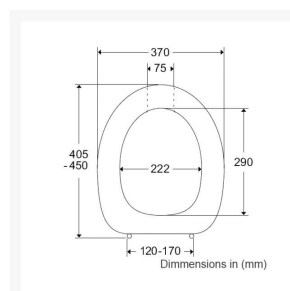

Product Images