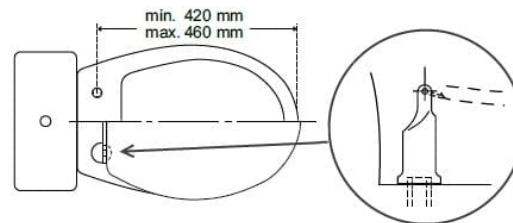

Mounting – hinge, position B

Description

Pressalit Dania 50mm raised toilet seat with open front makes it less difficult to sit down and stand up, an anatomically well-designed seat which is suitable for most people.

Sideways transfer is easy, as the seat is relatively flat.

This open front design makes it suitable for using as a bidet with easy access for a hand shower. It is also suitable for use in hospitals, as most bedpans will fit into the bowl with the handle placed in the open front.

Key benefits:

- An inexpensive adaptation to a toilet which changes the height
- 50mm raised height toilet seat, with stabilising buffers to prevent lateral movement
- Suitable for sideways transfers
- Comfortable design
- The open front makes it suitable for use with hand shower for bidet function, as well as with hospital bedpans
- Special cross bar hinge (T9802) adapted to raised height toilet seats
- 120 to 170mm hinge centre to centre mounting
- Max. vertical load: 150kg
- White - NCS code: S0502-Y

Technical details:

- Hinge hole spacing c/c (mm): 120-170
- Seat outside length (mm): 405-450
- Seat outside width (mm): 370
- Aperture size L x W (mm): 290 x 222
- Open front width (mm): 75
- Maximum load (stone / kg): 23.62 / 150
- Weight (kg): 2