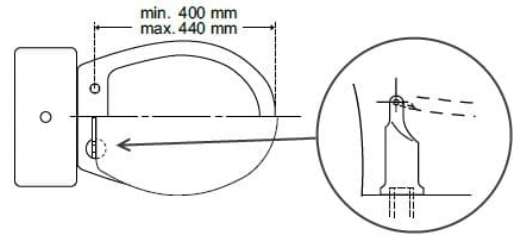

Mounting – hinge, position A

or