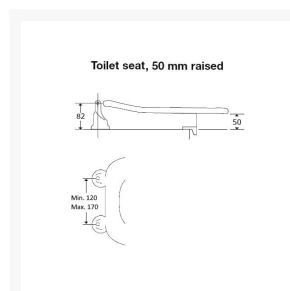

Product Images