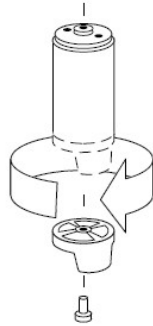

### Mounting – hinge, position A

or

This open front design makes it suitable for using as a bidet with easy access for a hand shower. It is also suitable for use in hospitals, as most bedpans will fit into the bowl with the handle placed in the open front.

### Key benefits:

- An inexpensive adaptation to a toilet which changes the height
- 50mm raised height toilet seat, with stabilising buffers to prevent lateral movement
- Suitable for sideways transfers
- Comfortable design
- The open front makes it suitable for use with hand shower for bidet function, as well as with hospital bedpans
- Special cross bar hinge (T9802) adapted to raised height toilet seats
- 120 to 170mm hinge centre to centre mounting
- Max. vertical load: 150kg
- White - NCS code: S0502-Y

### Technical details:

- Hinge hole spacing c/c (mm): 120-170
- Seat outside length (mm): 405-450
- Seat outside width (mm): 370
- Aperture size L x W (mm): 290 x 222
- Open front width (mm): 75
- Maximum load (stone / kg): 23.62 / 150
- Weight (kg): 2