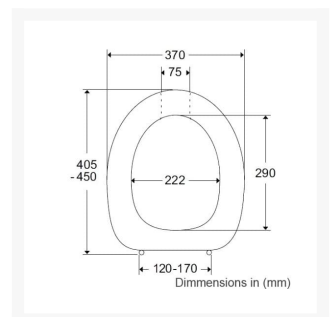

Independent 4 Life

Pressalit Toilet Seat Dania, Open Front, Cover, 50mm Raised - White

£293.28 Inc. VAT

Product Code: R31000

Product Images