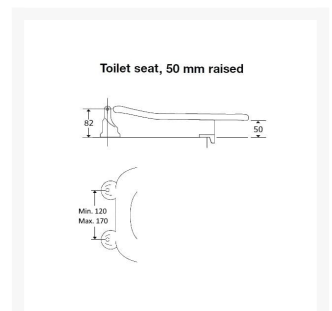

Product Images