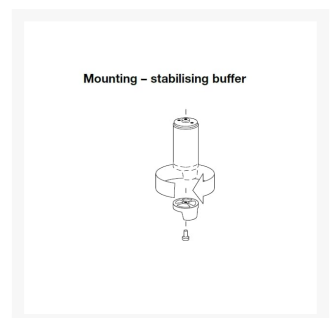

Independent 4 Life

Pressalit Toilet Seat Dania, Open Front, Cover, 50mm Raised - White

£293.28 Inc. VAT

Product Code: R31000

Product Images

Description

Pressalit Care Dania 50mm raised height toilet seat with open front and cover, that makes it less difficult to sit down and stand up.

The open front design makes it suitable for using as a bidet with easy access for a hand shower. It is also suitable for use in hospitals, as most bedpans will fit into the bowl with the handle placed in the open front.

Key benefits:

- An inexpensive adaptation to a toilet which changes the height
- 50mm raised toilet seat, with stabilising buffers to prevent lateral movement
- Suitable for sideways transfers
- Open front makes it suitable for use with hand shower for bidet function, as well as with hospital bedpans
- With cover, which is comfortable to sit on and provides good back support
- Special cross bar hinge (T9802) adapted to raised height toilet seats
- 120 to 170mm hinge centre to centre mounting
- Max. vertical load: 150kg
- White - NCS code: S0502-Y

EORI GB942447711000

- Open front width (mm): 75
- Maximum load (stone / kg): 23.62 / 150
- Weight (kg): 3.9

Materials:

- Seat and Cover: White thermoset plastic (urea)
- Strap: Stainless-steel V2A
- Raiser: Nylon (PA)
- Special buffer: ABS-plastic