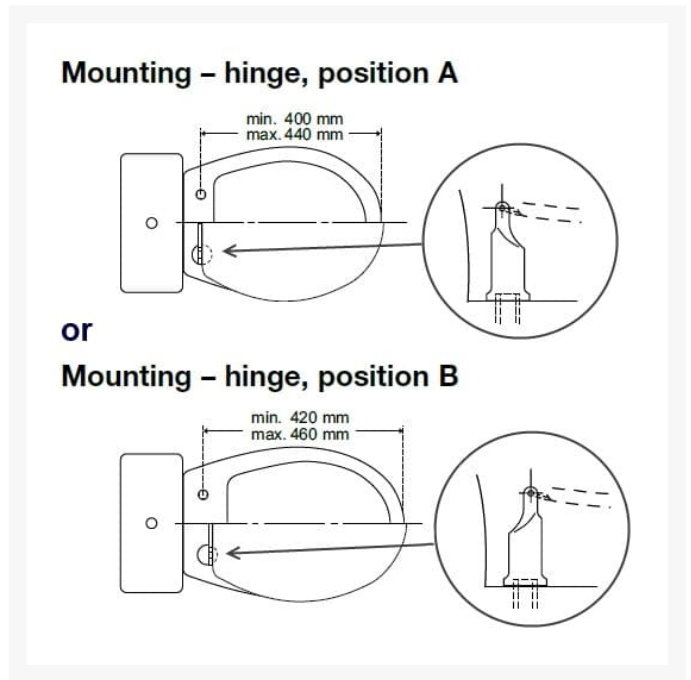

Description

Pressalit Care Dania 50mm raised height toilet seat with open front and cover, that makes it less difficult to sit down and stand up.

The open front design makes it suitable for using as a bidet with easy access for a hand shower. It is also suitable for use in hospitals, as most bedpans will fit into the bowl with the handle placed in the open front.

An ergonomically designed seat, suitable for most people, the cover is comfortable to sit on and when set upright it provides good support to the back.

Sideways transfer is easy, as the seat is relatively flat.

Key benefits:

- An inexpensive adaptation to a toilet which changes the height
- 50mm raised toilet seat, with stabilising buffers to prevent lateral movement
- Suitable for sideways transfers
- Open front makes it suitable for use with hand shower for bidet function, as well as with hospital bedpans
- With cover, which is comfortable to sit on and provides good back support
- Special cross bar hinge (T9802) adapted to raised height toilet seats
- 120 to 170mm hinge centre to centre mounting
- Max. vertical load: 150kg
- White - NCS code: S0502-Y

Technical details:

- Hinge hole spacing c/c (mm): 120-170
- Mounting: Bottom mounted
- Seat outside length (mm): 405-450
- Seat outside width (mm): 370
- Aperture size L x W (mm): 290 x 222

www.independent4life.co.uk | info@independent4life.co.uk | Tel: 0800 500 3001 | VAT No: 942447711

EORI GB942447711000