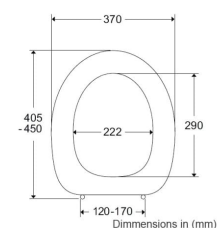

Product Images