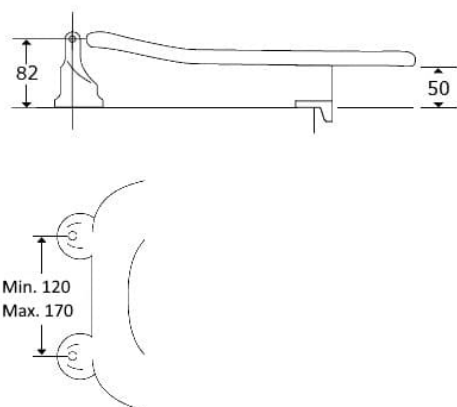

Toilet seat, 50 mm raised

Mounting – stabilising buffer

Description

Pressalit Care Dania 50mm raised toilet seat makes it less difficult to sit down and stand up, an anatomically well-designed seat which is suitable for most people.

Sideways transfer is easy, as the seat is relatively flat.

Key benefits:

- An inexpensive adaptation to a toilet which changes the height
- 50mm raised height toilet seat, with stabilising buffers to prevent lateral movement
- Suitable for sideways transfers
- Comfortable design
- Special cross bar hinge (T9802) adapted to raised height toilet seats
- 120 to 170mm hinge centre to centre mounting
- Max. vertical load: 150kg
- White - NCS code: S0502-Y

Technical details:

- Hinge hole spacing c/c (mm): 120-170
- Mounting: Bottom mounted
- Seat outside length (mm): 405-450
- Seat outside width (mm): 370
- Aperture size L x W (mm): 290 x 222
- Maximum load (stone / kg): 23.62 / 150
- Weight (kg): 2.2

Additional Information

Manufacturer	Pressalit
Seat Length (mm)	405 - 450
Seat Width (mm)	370
Hinge Spacing (mm)	120 - 170
Seat Colour	Pressalit White 000
Seat Configuration	Seat Only, Raised Height Seat
Hinge Type	Raised Cross Bar Hinge