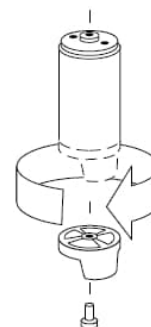

Toilet seat, 50 mm raised

Mounting – stabilising buffer

Description

Pressalit Care Dania 50mm raised toilet seat makes it less difficult to sit down and stand up, an anatomically well-designed seat which is suitable for most people.

Sideways transfer is easy, as the seat is relatively flat.

Key benefits:

- An inexpensive adaptation to a toilet which changes the height
- 50mm raised height toilet seat, with stabilising buffers to prevent lateral movement
- Suitable for sideways transfers
- Comfortable design
- Special cross bar hinge (T9802) adapted to raised height toilet seats
- 120 to 170mm hinge centre to centre mounting
- Max. vertical load: 150kg
- White - NCS code: S0502-Y

Technical details:

- Hinge hole spacing c/c (mm): 120-170
- Mounting: Bottom mounted
- Seat outside length (mm): 405-450
- Seat outside width (mm): 370
- Aperture size L x W (mm): 290 x 222
- Maximum load (stone / kg): 23.62 / 150
- Weight (kg): 2.2

Materials:

- Seat: White thermoset plastic (urea)
- Strap: Stainless-steel V2A
- Raiser: Nylon (PA)

- Special buffer: ABS-plastic

Warranty:

- 5 year manufacturer warranty

Returns: Please note:

- Due health and hygiene and infection control this product is non-returnable