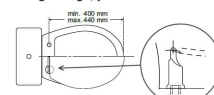

Mounting - hinge, position A