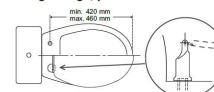

Toilet seat, 50 mm raised

Mounting – stabilising buffer

Description

Pressalit Care Dania 50mm raised toilet seat makes it less difficult to sit down and stand up, an anatomically well-designed seat which is suitable for most people.

Sideways transfer is easy, as the seat is relatively flat.

Key benefits:

- An inexpensive adaptation to a toilet which changes the height
- 50mm raised height toilet seat, with stabilising buffers to prevent lateral movement
- Suitable for sideways transfers
- Comfortable design
- Special cross bar hinge (T9802) adapted to raised height toilet seats
- 120 to 170mm hinge centre to centre mounting
- Max. vertical load: 150kg
- White - NCS code: S0502-Y

Technical details:

- Hinge hole spacing c/c (mm): 120-170
- Mounting: Bottom mounted
- Seat outside length (mm): 405-450
- Seat outside width (mm): 370
- Aperture size L x W (mm): 290 x 222
- Maximum load (stone / kg): 23.62 / 150
- Weight (kg): 2.2

Additional Information

Manufacturer	Pressalit
Seat Length (mm)	405 - 450
Seat Width (mm)	370
Hinge Spacing (mm)	120 - 170
Seat Colour	Pressalit White 000
Seat Configuration	Seat Only, Raised Height Seat
Hinge Type	Raised Cross Bar Hinge