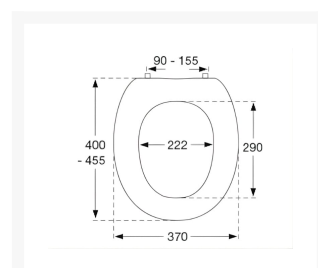

Independent 4 Life

Pressalit Toilet Seat Dania, Cover, 50mm Raised, Inc. Splashguard - White

£436.80 Inc. VAT

Product Code: R43000

Product Images

Description

Pressalit Dania 50mm raised toilet seat makes it less difficult to sit down and stand up.

Sideways transfer is easy, as the seat is relatively flat.

Key benefits:

- An inexpensive adaptation to a toilet which changes the height
- 50mm raised toilet seat, with stabilising buffers to prevent lateral movement
- Suitable for sideways transfers
- With cover, which is comfortable to sit on and provides good back support
- Includes a 50mm transparent mat splash guard - T9516
- Cross bar hinge (T9802) adapted to raised height toilet seats
- 90 to 15mm hinge centre to centre mounting
- Max. vertical load: 150kg
- White - NCS code: S0502-Y

Technical details:

- Hinge hole spacing c/c (mm): 90-155
- Mounting: Bottom mounted
- Seat outside length (mm): 400-450
- Seat outside width (mm): 370
- Aperture size L x W (mm): 290 x 222
- Maximum load (stone / kg): 23.62 / 150
- Weight (kg): 4.4

Additional Information

Manufacturer	Pressalit
Seat Length (mm)	400 - 455
Seat Width (mm)	370
Hinge Spacing (mm)	90 - 155
Seat Colour	Pressalit White 000
Seat Configuration	Raised Height Seat & Cover
Hinge Type	Raised Cross Bar Hinge