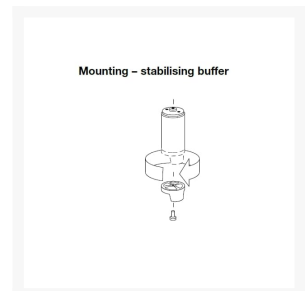

## Product Images

**T9516**

**Splash guard, 50 mm:**

## Description

---

Pressalit Dania 50mm raised toilet seat makes it less difficult to sit down and stand up.

The removable splashguard helps with hygiene in the bathroom

An ergonomically designed seat, suitable for most people, the cover is comfortable to sit on and when set upright it provides good support to the back.

### Key benefits:

- An inexpensive adaptation to a toilet which changes the height
- 50mm raised toilet seat, with stabilising buffers to prevent lateral movement
- Suitable for sideways transfers
- With cover, which is comfortable to sit on and provides good back support
- Includes a 50mm transparent mat splash guard - T9516
- Cross bar hinge (T9802) adapted to raised height toilet seats
- 120 to 170mm hinge centre to centre mounting
- Max. vertical load: 150kg
- White - NCS code: S0502-Y