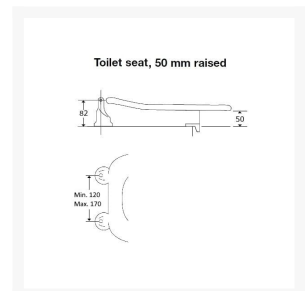

## Product Images

**T9516**

**Splash guard, 50 mm:**

### Key benefits:

- An inexpensive adaptation to a toilet which changes the height
- 50mm raised toilet seat, with stabilising buffers to prevent lateral movement
- Suitable for sideways transfers
- With cover, which is comfortable to sit on and provides good back support
- Includes a 50mm transparent mat splash guard - T9516
- Cross bar hinge (T9802) adapted to raised height toilet seats
- 120 to 170mm hinge centre to centre mounting
- Max. vertical load: 150kg
- White - NCS code: S0502-Y

### Technical details:

- Hinge hole spacing c/c (mm): 120-170
- Mounting: Bottom mounted
- Seat outside length (mm): 405-450
- Seat outside width (mm): 370
- Aperture size L x W (mm): 290 x 222
- Maximum load (stone / kg): 23.62 / 150
- Weight (kg): 4.4

## Additional Information

---

Manufacturer	Pressalit
Seat Length (mm)	405 - 450
Seat Width (mm)	370
Hinge Spacing (mm)	120 - 170
Seat Colour	Pressalit White 000
Seat Configuration	Raised Height Seat & Cover
Hinge Type	Raised Cross Bar Hinge