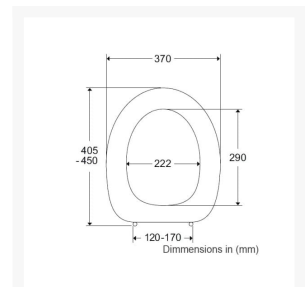

## Product Images

**T9516**

**Splash guard, 50 mm:**

### Technical details:

- Hinge hole spacing c/c (mm): 120-170
- Mounting: Bottom mounted
- Seat outside length (mm): 405-450
- Seat outside width (mm): 370
- Aperture size L x W (mm): 290 x 222
- Maximum load (stone / kg): 23.62 / 150
- Weight (kg): 4.4

## Additional Information

---

Manufacturer	Pressalit
Seat Length (mm)	405 - 450
Seat Width (mm)	370
Hinge Spacing (mm)	120 - 170
Seat Colour	Pressalit White 000
Seat Configuration	Raised Height Seat & Cover
Hinge Type	Raised Cross Bar Hinge