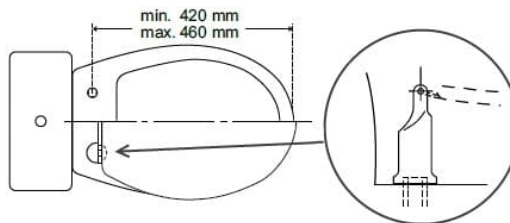

Mounting – hinge, position B

Description

Pressalit Ergosit 50mm raised height toilet seat with cover has a large, wide seated surface with good support, the 50mm raised height makes it less difficult to sit down and stand up

The seat is well suited to "large" adults with digestive problems. The users bowels are stimulated by the seats contoured surface that press on the thigh muscles and nerves.

The grooves at the rear of the seat, prevent adhesion to the seat.

Key benefits:

- An inexpensive adaptation to a toilet which changes the height
- 50mm raised toilet seat, with stabilising buffers prevent lateral movement
- Specially contoured large surface seat that helps to stimulate the user's bowels, ideal for those with digestive problems
- Seat lid included
- Stabilising buffers prevent lateral movement
- Grooves at the back of the seat prevent adhesion
- Special cross bar hinge (T9802) adapted to raised height toilet seats
- 135 to 180mm hinge centre to centre mounting
- Max. vertical load: 250kg
- White - NCS code: S0502-Y

Technical details:

- Hinge hole spacing c/c (mm): 135-180
- Mounting: Bottom mounted
- Seat outside length (mm): 425-465
- Seat outside width (mm): 432
- Aperture size L x W (mm): 300 x 205
- Maximum load (stone / kg): 39.3 / 250