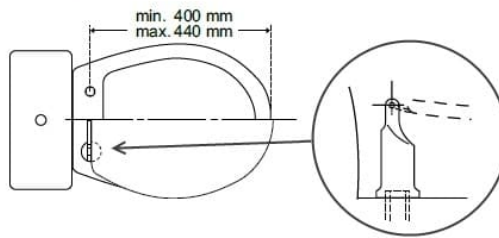

### Mounting – hinge, position A

or

### Technical details:

- Hinge hole spacing c/c (mm): 135-180
- Mounting: Bottom mounted
- Seat outside length (mm): 425-465
- Seat outside width (mm): 432
- Aperture size L x W (mm): 300 x 205
- Maximum load (stone / kg): 39.3 / 250