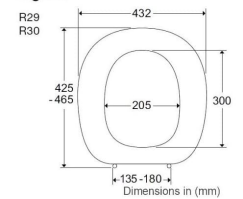

Independent 4 Life

Pressalit Toilet Seat Ergosit, Cover, 50mm Raised - White

£287.28 Inc. VAT

Product Code: R20000

Product Images

Ergosit