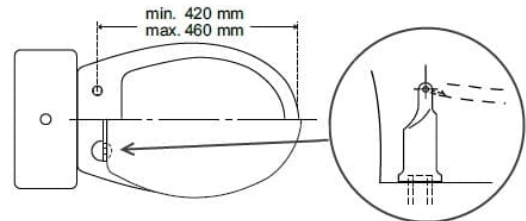

Mounting – hinge, position B