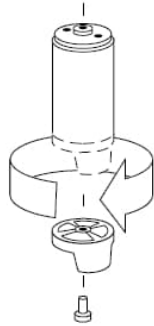

### Mounting – hinge, position A

or

## Description

Pressalit Dania 100mm raised toilet seat with open front and cover, the raised height makes it easier to sit down and stand up.

This open front design makes it suitable for using as a bidet with easy access for a hand shower. It is also suitable for use in hospitals, as most bedpans will fit into the bowl with the handle placed in the open front.

**Technical details:**

- Hinge hole spacing c/c (mm): 120-170
- Mounting: Bottom mounted
- Seat outside length (mm): 405-450
- Seat outside width (mm): 370
- Aperture size L x W (mm): 290 x 222
- Open front width (mm): 75
- Maximum load (stone / kg): 23.62 / 150
- Weight (kg): 4.3