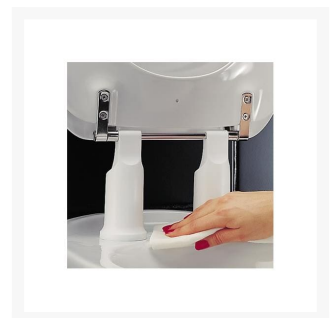

Independent 4 Life

Pressalit Toilet Seat Dania, Open Front, Cover, 100mm Raised - White

£417.30 Inc. VAT

Product Code: R32000

Product Images