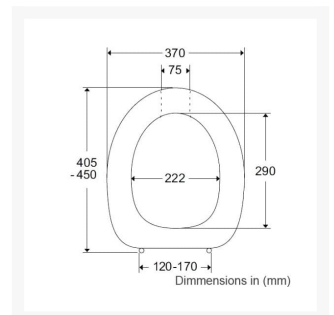

Independent 4 Life

Pressalit Toilet Seat Dania, Open Front, Cover, 100mm Raised - White

£417.30 Inc. VAT

Product Code: R32000

Product Images