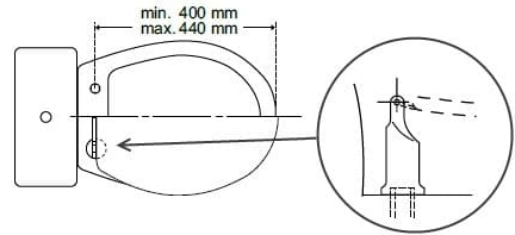

Mounting – hinge, position A

or