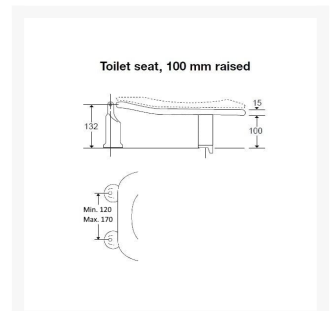

Product Images