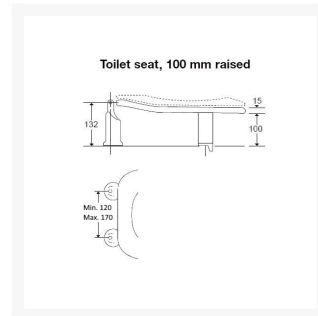

Independent 4 Life

Pressalit Toilet Seat Dania without Cover, 100mm Raised - White

£357.90 Inc. VAT

Product Code: R24000

Product Images