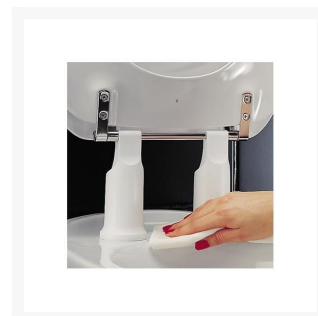

Independent 4 Life

Pressalit Toilet Seat Dania without Cover, 100mm Raised - White

£357.90 Inc. VAT

Product Code: R24000

Product Images

T9515

Splash guard, 100 mm:

Description

Pressalit Dania 100mm raised height toilet seat, that makes it easier to sit down and stand up.

An ergonomically designed seat, suitable for most people and sideways transfer is easy, as the seat is relatively flat.

Key benefits:

- An inexpensive adaptation to a toilet which changes the height
- 100mm raised toilet seat, with stabilising buffers to prevent lateral movement
- Suitable for sideways transfers
- Includes a transparent mat splash guard T9515
- Special cross bar hinge (T9801) adapted to raised height toilet seats
- 120 to 170mm hinge centre to centre mounting
- Max. vertical load: 150kg
- White - NCS code: S0502-Y