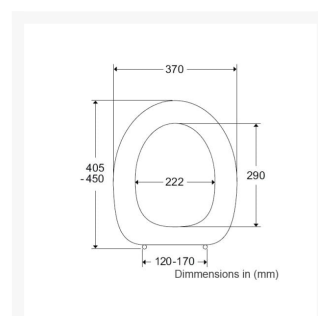

Independent 4 Life

Pressalit Toilet Seat Dania without Cover, 100mm Raised - White

£357.90 Inc. VAT

Product Code: R24000

Product Images