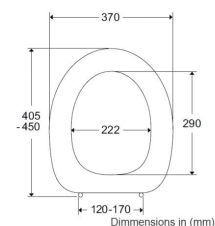

Product Images