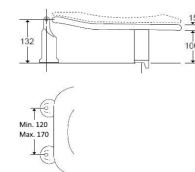

Toilet seat, 100 mm raised