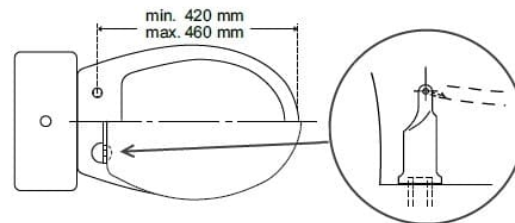

or

Mounting – hinge, position B

T9515

Splash guard, 100 mm:

Description

Pressalit Dania 100mm raised height toilet seat with cover, the raised height makes it easier to sit down and stand up.

The removable splash guard helps with hygiene in the bathroom.

Key benefits:

- An inexpensive adaptation to a toilet which changes the height
- 100mm raised height toilet seat, with stabilising buffers to prevent lateral movement
- Includes a 100mm transparent matt splash guard - T9515
- Suitable for sideways transfers
- With cover, which is comfortable to sit on and provides good back support
- Special cross bar hinge (T9801) adapted to raised height toilet seats
- 120 to 170mm hinge centre to centre mounting
- Max. vertical load: 150kg
- White - NCS code: S0502-Y

Technical details:

- Hinge hole spacing c/c (mm): 120-170
- Mounting: Bottom mounted
- Seat outside length (mm): 405-450
- Seat outside width (mm): 370
- Aperture size L x W (mm): 290 x 222
- Maximum load (stone / kg): 23.62 / 150
- Weight (kg): 4.5

Additional Information

Manufacturer	Pressalit
Seat Length (mm)	405 - 450
Seat Width (mm)	370
Hinge Spacing (mm)	120 - 170
Seat Colour	Pressalit White 000
Seat Configuration	Raised Height Seat & Cover
Hinge Type	Raised Cross Bar Hinge