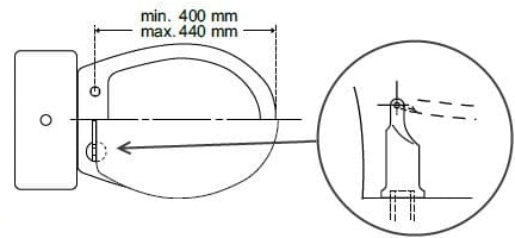

or

Mounting – hinge, position B

T9515

Splash guard, 100 mm:

Description

Pressalit Dania 100mm raised height toilet seat with cover, the raised height makes it easier to sit down and stand up.

The removable splash guard helps with hygiene in the bathroom.

Key benefits:

- An inexpensive adaptation to a toilet which changes the height
- 100mm raised height toilet seat, with stabilising buffers to prevent lateral movement
- Includes a 100mm transparent matt splash guard - T9515
- Suitable for sideways transfers
- With cover, which is comfortable to sit on and provides good back support
- Special cross bar hinge (T9801) adapted to raised height toilet seats
- 120 to 170mm hinge centre to centre mounting
- Max. vertical load: 150kg
- White - NCS code: S0502-Y

Technical details:

- Hinge hole spacing c/c (mm): 120-170
- Mounting: Bottom mounted
- Seat outside length (mm): 405-450
- Seat outside width (mm): 370
- Aperture size L x W (mm): 290 x 222
- Maximum load (stone / kg): 23.62 / 150
- Weight (kg): 4.5

Additional Information

Manufacturer	Pressalit
Seat Length (mm)	405 - 450
Seat Width (mm)	370
Hinge Spacing (mm)	120 - 170
Seat Colour	Pressalit White 000
Seat Configuration	Raised Height Seat & Cover
Hinge Type	Raised Cross Bar Hinge