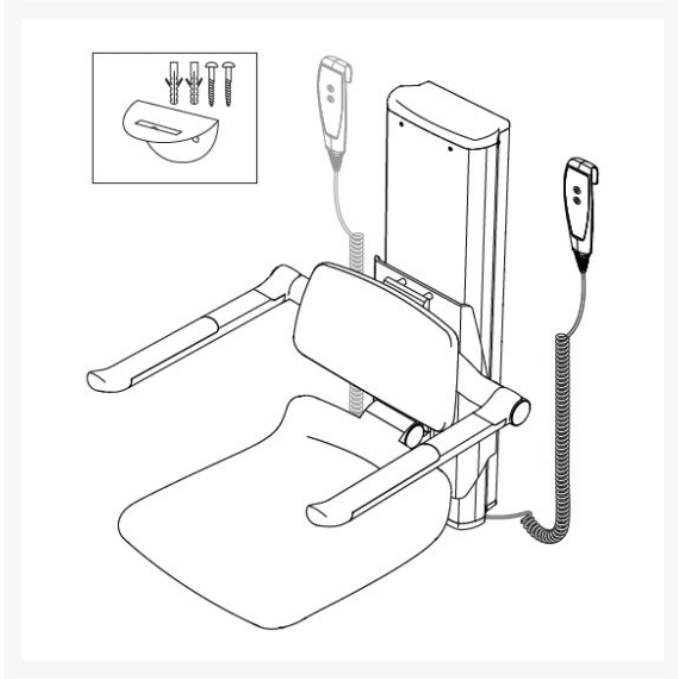

Independent 4 Life

Pressalit PLUS Shower Seat 450, Electrically Height ADJ, Wired Hand Control - Colour Choice

£4,282.20 Inc. VAT

Product Code: R7634xxx

Product Images

Product Options

Colour	Price Inc. VAT
Pressalit Anthracite 112	£4,282.20
Pressalit Dark Blue 108	£4,710.00
Pressalit Lime Green 277	£4,710.00
Pressalit Red 035	£4,710.00
Pressalit White 000	£4,282.20

Description

Pressalit PLUS 450 shower seat has a wired hand controller to adjust the seat height between 200 and 700mm, with a folding shower seat, backrest and height adjustable armrests.

This seat is powered, allowing you to raise or lower the seat at the push of a button, so the seat can easily be adjusted to a suitable working height for the carer.

The seat, backrest and armrests can be adjusted simultaneously thanks to a safe and easy click system. The armrests can also be adjusted independently of the seat and backrest.

It can also be folded when a standing user needs to take a shower, as it folds away to free up extra space when not in use.

Key benefits:

- Electrically height adjustable shower seat by 500mm
- The armrests are independently height adjustable
- Maximum flexibility for multi-user shower rooms
- The seat and armrests are fold-able
- Ergonomically designed seat
- The seat has a soft and slip-resistant material that has a warm feel
- The armrests oval shape gives an easy and comfortable surface to lean on and push against
- The wired hand control is supplied with a bracket for fitting to the wall
- Available in a range of colours