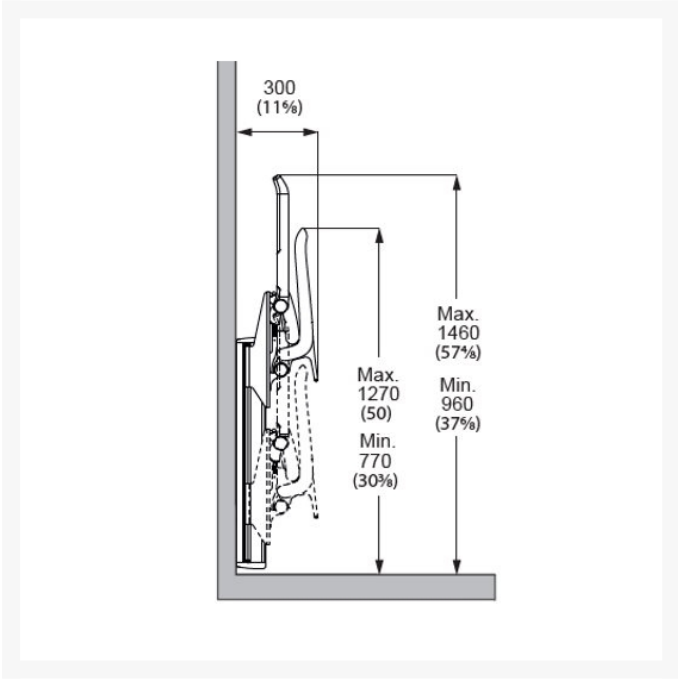

Independent 4 Life

Pressalit PLUS Shower Seat 450, Electrically Height ADJ, Wired Hand Control - Colour Choice

£4,282.20 Inc. VAT

Product Code: R7634xxx

Product Images

Product Options

Colour	Price Inc. VAT
Pressalit Anthracite 112	£4,282.20
Pressalit Dark Blue 108	£4,710.00
Pressalit Lime Green 277	£4,710.00
Pressalit Red 035	£4,710.00
Pressalit White 000	£4,282.20

Description

Pressalit PLUS 450 shower seat has a wired hand controller to adjust the seat height between 200 and 700mm, with a folding shower seat, backrest and height adjustable armrests.

This seat is powered, allowing you to raise or lower the seat at the push of a button, so the seat can easily be adjusted to a suitable working height for the carer.

Key benefits:

- Electrically height adjustable shower seat by 500mm
- The armrests are independently height adjustable
- Maximum flexibility for multi-user shower rooms
- The seat and armrests are fold-able
- Ergonomically designed seat
- The seat has a soft and slip-resistant material that has a warm feel
- The armrests oval shape gives an easy and comfortable surface to lean on and push against
- The wired hand control is supplied with a bracket for fitting to the wall
- Available in a range of colours

Technical details:

- Seat has a contact surface area of 450 x 437mm
- Adjustment height (mm): 500
- Seat projection from the wall (mm): 700
- Seat height off the floor min./ max. (mm): 200 / 700
- Support arms height off the floor min./ max. (mm): 500 / 1000
- Folded projection from the wall (mm): 300
- Speed, upwards (mm/s): 5
- Speed, downwards (mm/s): 5
- Noise level (dB): 48