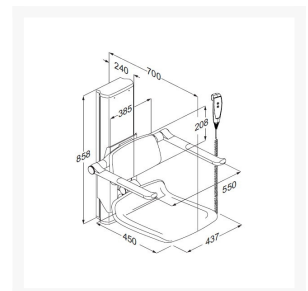

Product Images