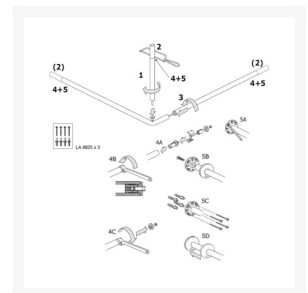

Independent 4 Life

Pressalit PLUS Shower Curtain Rail - 1200x1200mm - Anthracite Grey

£366.00 Inc. VAT

Product Code: RT212112

Product Images

Description

Anthracite Grey Pressalit PLUS 1200 x 1200mm shower curtain rail and ceiling support with fixing kit for brick walls.

Available in a choice of colour, it also includes 2x 12 shower curtain rings.

Key benefits:

- 1200 x 1200mm curtain rail
- Includes brick wall fixings
- Includes 24x shower curtain rings
- With 600mm ceiling support rail (can be shortened to the required length)

Please note:

- Shower curtains are not included, recommended (Product Code: RT202000)

Additional Information

Manufacturer	Pressalit
Size (mm)	1200x1200
Colour	Pressalit Anthracite 112