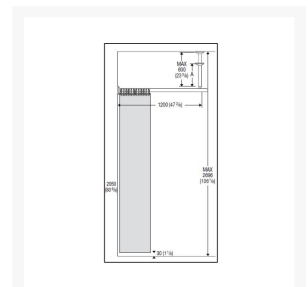

Independent 4 Life

Pressalit PLUS Shower Curtain Rail - 1200x1200mm - Anthracite Grey

£366.00 Inc. VAT

Product Code: RT212112

Product Images

Description

Anthracite Grey Pressalit PLUS 1200 x 1200mm shower curtain rail and ceiling support with fixing kit for brick walls.

Available in a choice of colour, it also includes 2x 12 shower curtain rings.

Key benefits:

- 1200 x 1200mm curtain rail
- Includes brick wall fixings
- Includes 24x shower curtain rings
- With 600mm ceiling support rail (can be shortened to the required length)

Please note:

- Shower curtains are not included, recommended (Product Code: RT202000)

Additional Information

Manufacturer	Pressalit
Size (mm)	1200x1200
Colour	Pressalit Anthracite 112